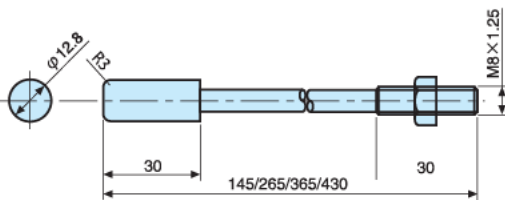

### Extension Rod

**Material:** Steel with plastic cap

**Standard length:** 145mm/265mm/365mm/430mm

\* Other lengths available as option.