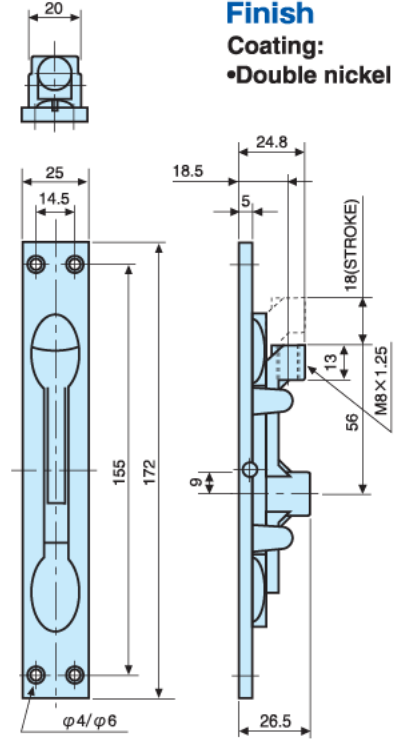

RB-002W

Material
Zinc alloy

Finish

Coating:
•Double nickel

Note: Fixing screws should be prepared at jobsites.

ACCESSORIES

Extension Rod

Material: Steel with plastic cap

Standard length: 145mm/265mm/365mm/430mm

* Other lengths available as option.