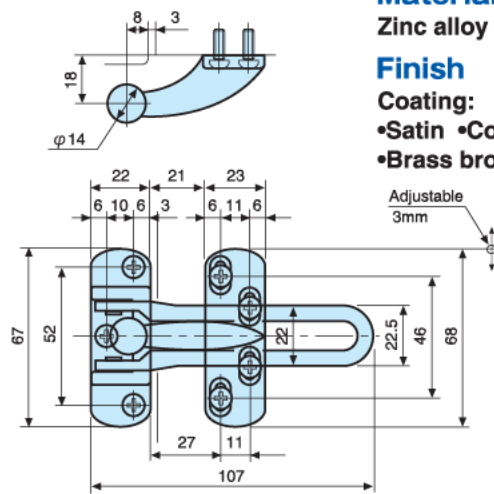

DOOR GUARD

RH-001N (For in swinging)