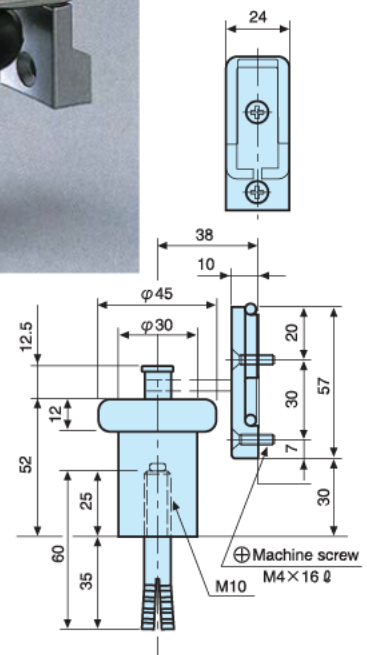

Material
Zinc alloy

Finish
Coating: •Satin