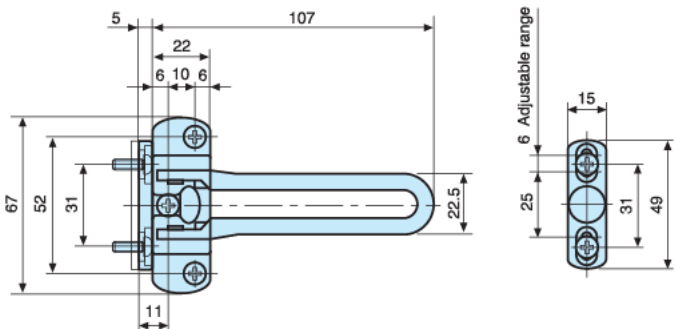

Material
Zinc alloy

Finish
Coating: •Satin •Copper bronze •Brass bronze •Brass