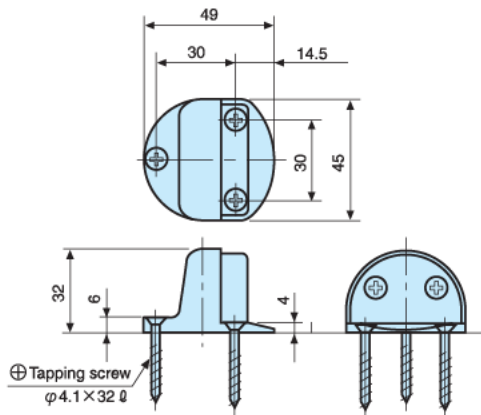

DOOR STOPPER/DOOR HO

DS-001

Material
Zinc alloy

Finish
Coating:
•Satin •Brass

Painting:
•Silver •Ivory
•Brown •Bronze

RC-008A

Material
Zinc alloy

Finish
Coating: •Satin

RC-008AL

Material
L=35/80: Zinc alloy
L=100/120/150:
Aluminium alloy

Finish
Coating: •Satin

Unit:mm

Model	A	B	C	D	E
RC-008AL	80	M10	25	35	60
RC-008AL L=35	35	M10	12	48	60
RC-008AL L=100	100	M12	20	40	60
RC-008AL L=120	120	M12	20	40	60
RC-008AL L=150	150	M12	20	40	60

RC-008AS

Material
Zinc alloy

Finish
Coating: •Satin