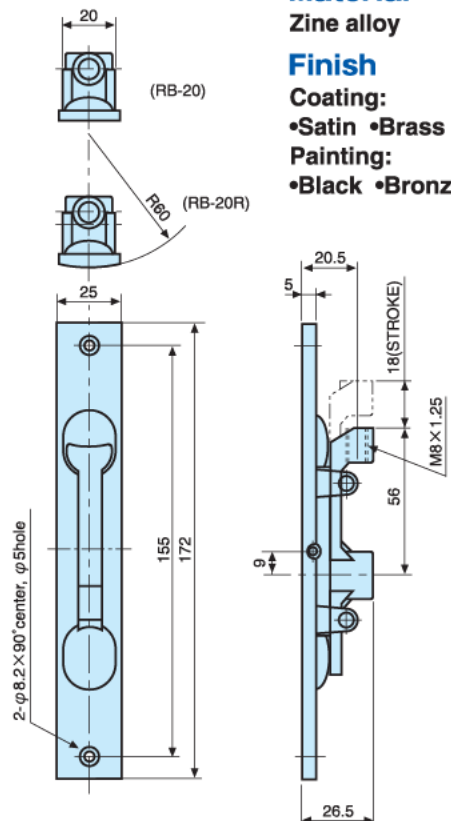

RB-20/RB-20R

Material

Zinc alloy

Finish

Coating:

•Satin •Brass

Painting:

•Black •Bronze •White