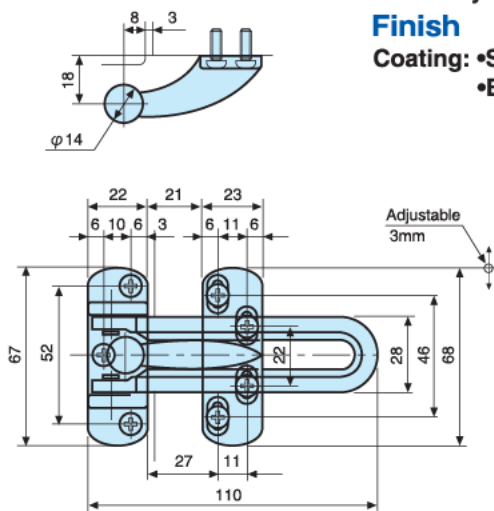

With grey rubber (Optional)

Material

Zinc alloy

Finish

Coating: •Satin •Brass
•Brass(Hairline)