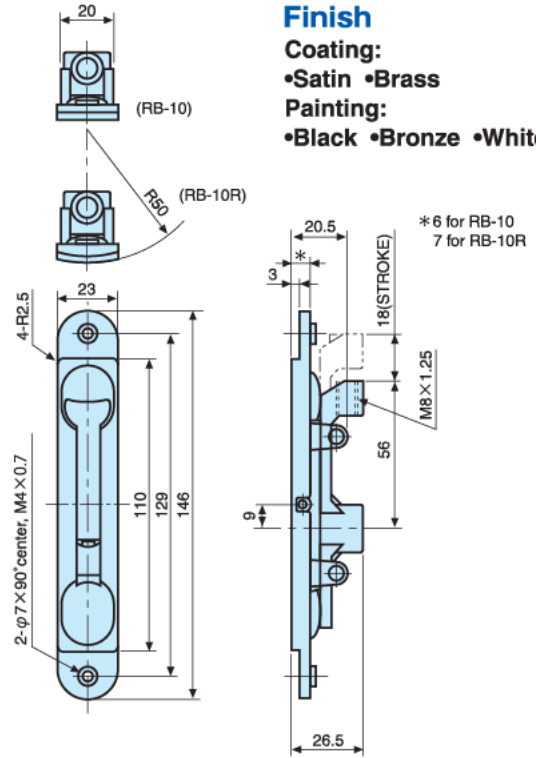

FLUSH BOLT

RB-10/RB-10R

Material

Zinc alloy

Finish

Coating:

•Satin •Brass

Painting:

•Black •Bronze •White