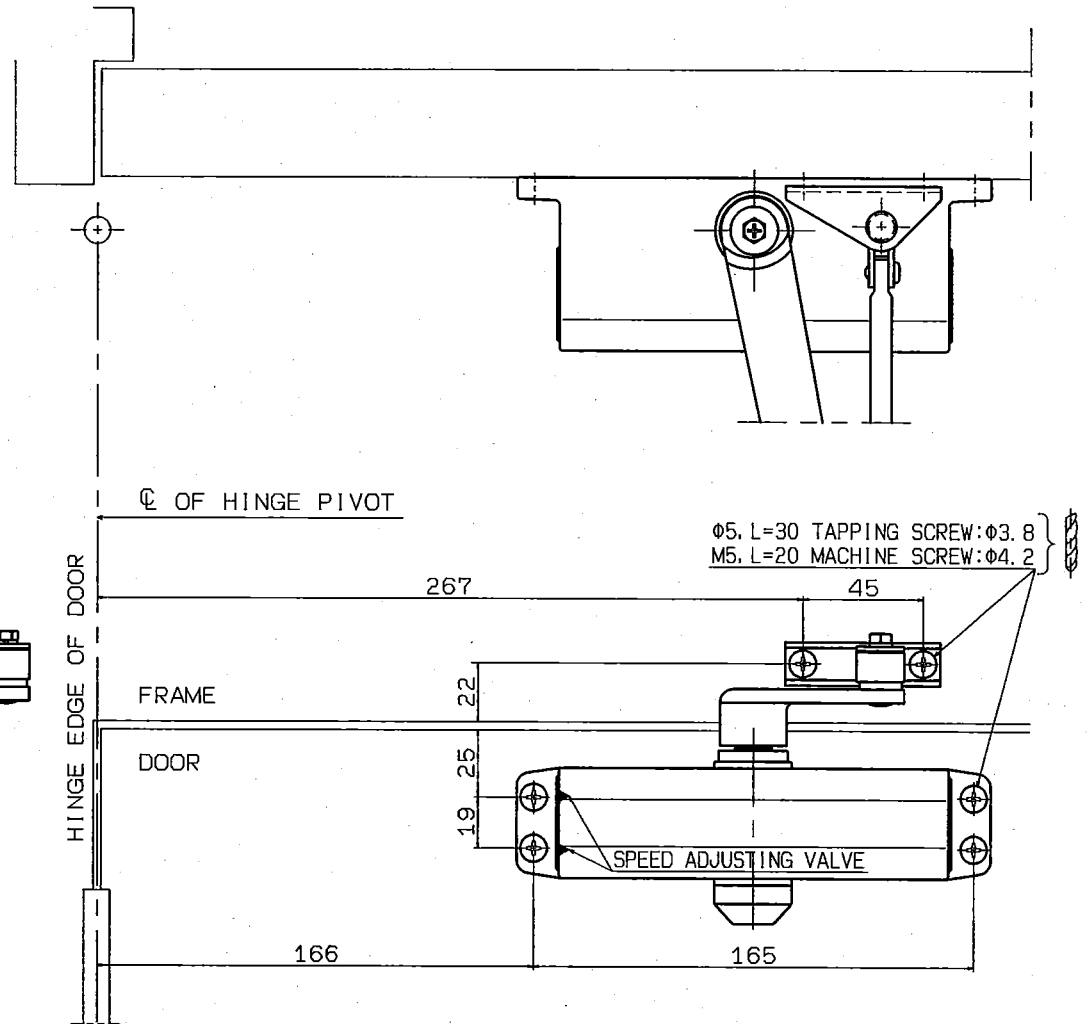

Size	No cover	Maximum door weight	Maximum door width
TO EN1154 SIZE 3	8803 EN	60kg	950mm

- Without hold-open
- Without backcheck

RYOBI LIMITED	PRODUCTS	APPLICATION	MODEL No.	DATE	REV.
	DOOR CLOSER	Standard	8803 EN	08/30/2018	