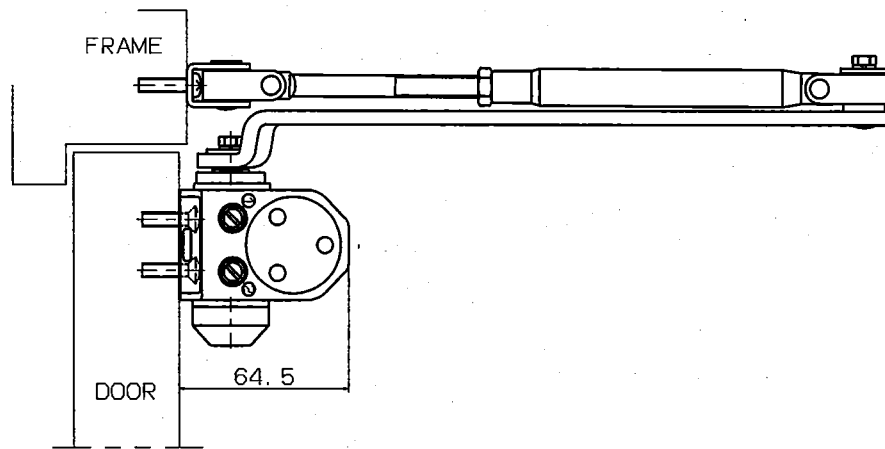

Size	No cover	Maximum door weight	Maximum door width
TO EN1154 SIZE 3	8803 EN	60kg	950mm

- Without hold-open
- Without backcheck

RYOBI LIMITED	PRODUCTS	APPLICATION	MODEL No.	DATE	REV.
	DOOR CLOSER	Standard	8803 EN	08/30/2018	