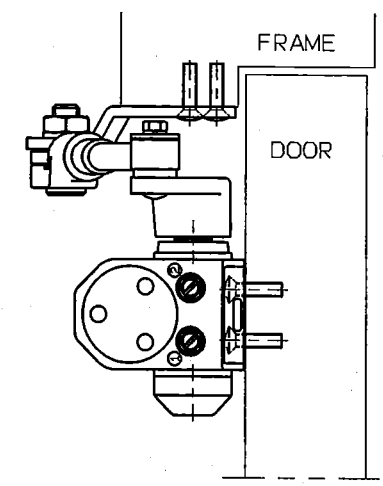

Size	No cover		Maximum door weight	Maximum door width
	Without backcheck	With backcheck		
2	S-8802P	S-8802PBC	45 kg	900mm
3	S-8803P	S-8803PBC	65 kg	965mm

● With hold-open

⌀ OF HINGE PIVOT

RYOBI LIMITED	PRODUCTS	APPLICATION	MODEL No.	DATE	REV.
	DOOR CLOSER	Parallel arm	S-8802P, S-8803P	08/30/2018	