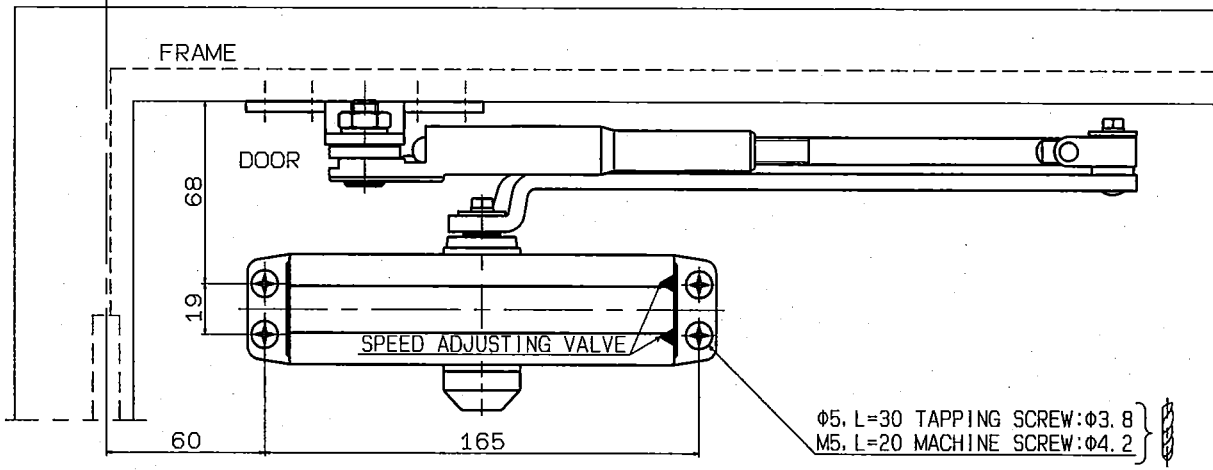

Size	No cover		Maximum door weight	Maximum door width
	Without backcheck	With backcheck		
2	S-8802P	S-8802PBC	45 kg	900mm
3	S-8803P	S-8803PBC	65 kg	965mm

● With hold-open

⌀ OF HINGE PIVOT

RYOBI LIMITED	PRODUCTS	APPLICATION	MODEL No.	DATE	REV.
	DOOR CLOSER	Parallel arm	S-8802P, S-8803P	08/30/2018	