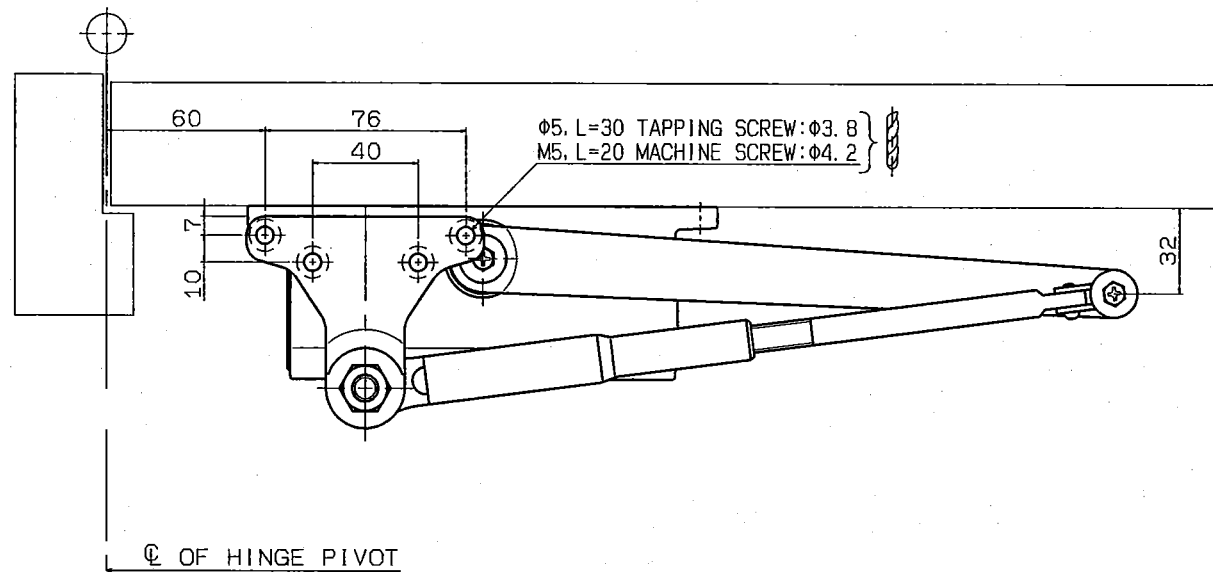

Size	No cover		Maximum door weight	Maximum door width
	Without backcheck	With backcheck		
2	S-8802P	S-8802PBC	45 kg	900mm
3	S-8803P	S-8803PBC	65 kg	965mm

● With hold-open

⌀ OF HINGE PIVOT

RYOBI LIMITED	PRODUCTS	APPLICATION	MODEL No.	DATE	REV.
	DOOR CLOSER	Parallel arm	S-8802P, S-8803P	08/30/2018	