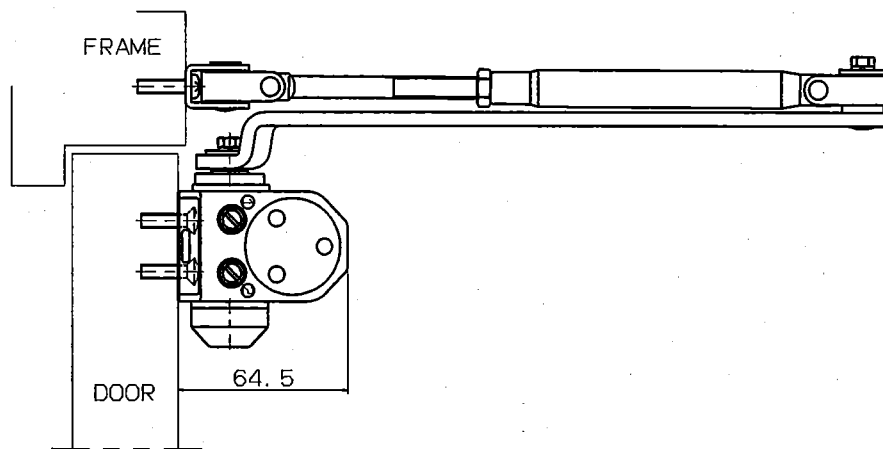

Size	No cover		Maximum door weight	Maximum door width
	Without backcheck	With backcheck		
2	8802	8802BC	45kg	900mm
3	8803	8803BC	65kg	965mm

● Without hold-open

RYOBI LIMITED	PRODUCTS	APPLICATION	MODEL No.	DATE	REV.
	DOOR CLOSER	Standard	8802, 8803	08/30/2018	