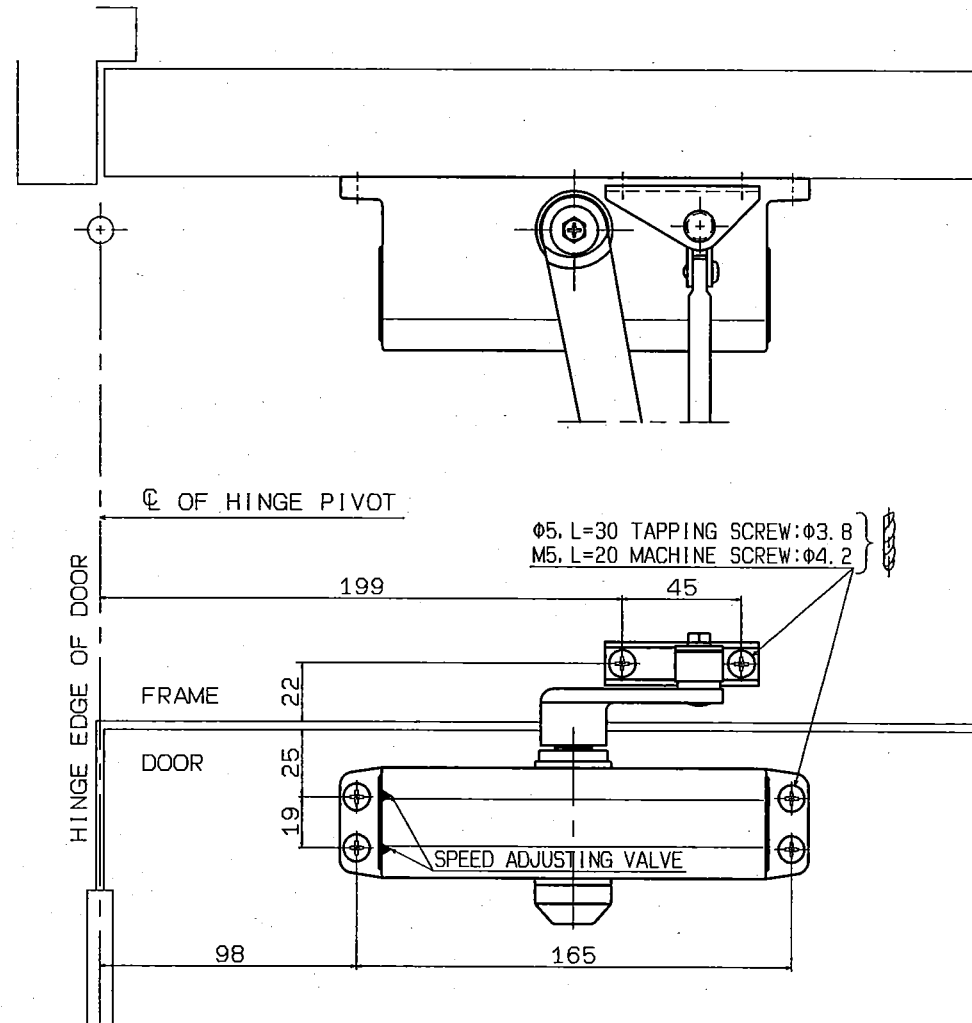

Size	No cover		Maximum door weight	Maximum door width
	Without backcheck	With backcheck		
2	8802	8802BC	45kg	900mm
3	8803	8803BC	65kg	965mm

● Without hold-open

RYOBI LIMITED	PRODUCTS	APPLICATION	MODEL No.	DATE	REV.
	DOOR CLOSER	Standard	8802, 8803	08/30/2018	