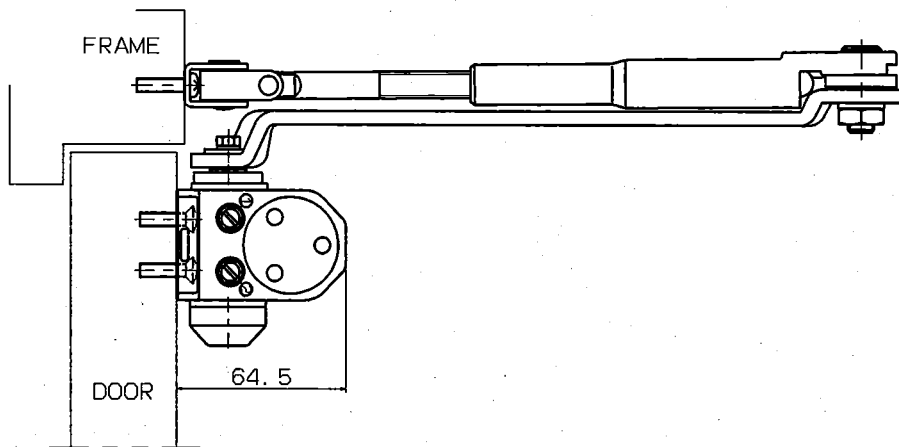

Size	No cover		Maximum door weight	Maximum door width
	Without backcheck	With backcheck		
2	S-8802	S-8802BC	45kg	900mm
3	S-8803	S-8803BC	65kg	965mm

● With hold-open

RYOBI LIMITED	PRODUCTS	APPLICATION	MODEL No.	DATE	REV.
	DOOR CLOSER	Standard	S-8802, S-8803	08/30/2018	