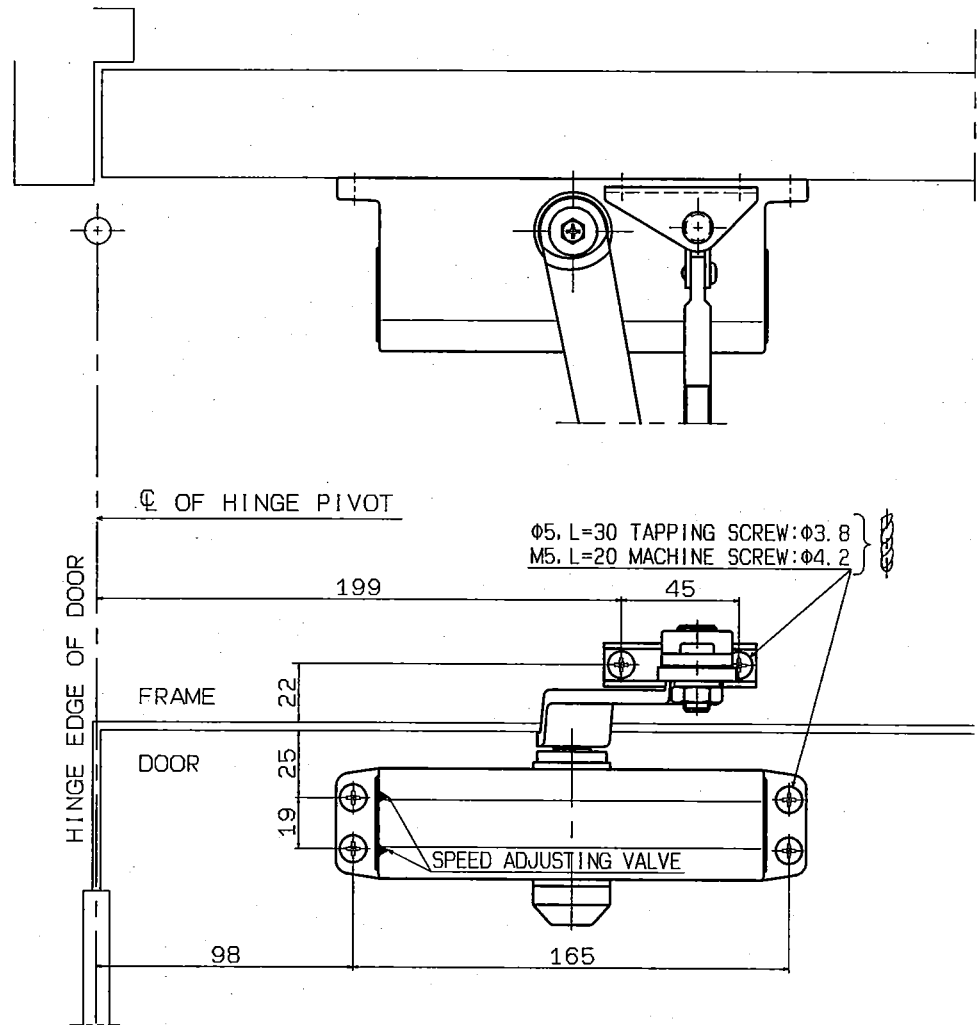

Size	No cover		Maximum door weight	Maximum door width
	Without backcheck	With backcheck		
2	S-8802	S-8802BC	45kg	900mm
3	S-8803	S-8803BC	65kg	965mm

● With hold-open

RYOBI LIMITED	PRODUCTS	APPLICATION	MODEL No.	DATE	REV.
	DOOR CLOSER	Standard	S-8802, S-8803	08/30/2018	