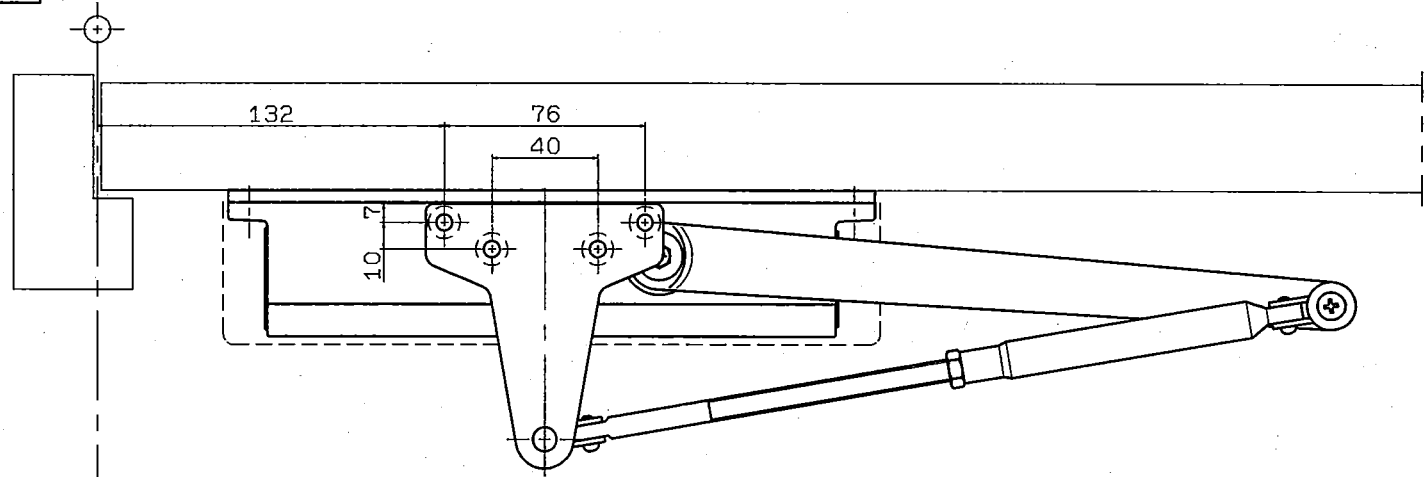

Without hold-open	Maximum door weight	Maximum door width
D-2150P	80kg	1100mm

● With backcheck

RYOBI LIMITED	PRODUCTS	APPLICATION	MODEL No.	DATE	REV.
	DOOR CLOSER	Parallel arm	D-2150P	03/15/2019	