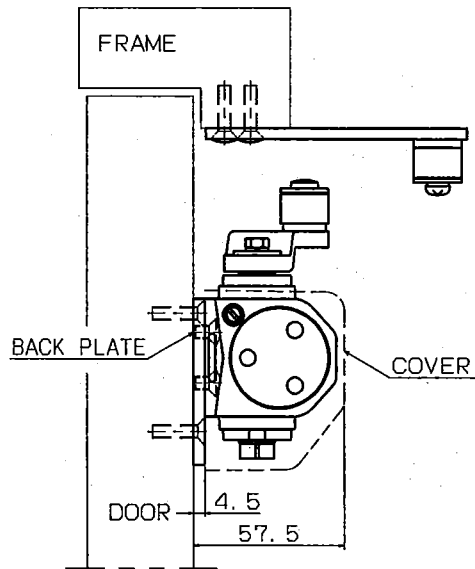

Without hold-open	Maximum door weight	Maximum door width
D-2150P	80kg	1100mm

● With backcheck

RYOBI LIMITED	PRODUCTS	APPLICATION	MODEL No.	DATE	REV.
	DOOR CLOSER	Parallel arm	D-2150P	03/15/2019	