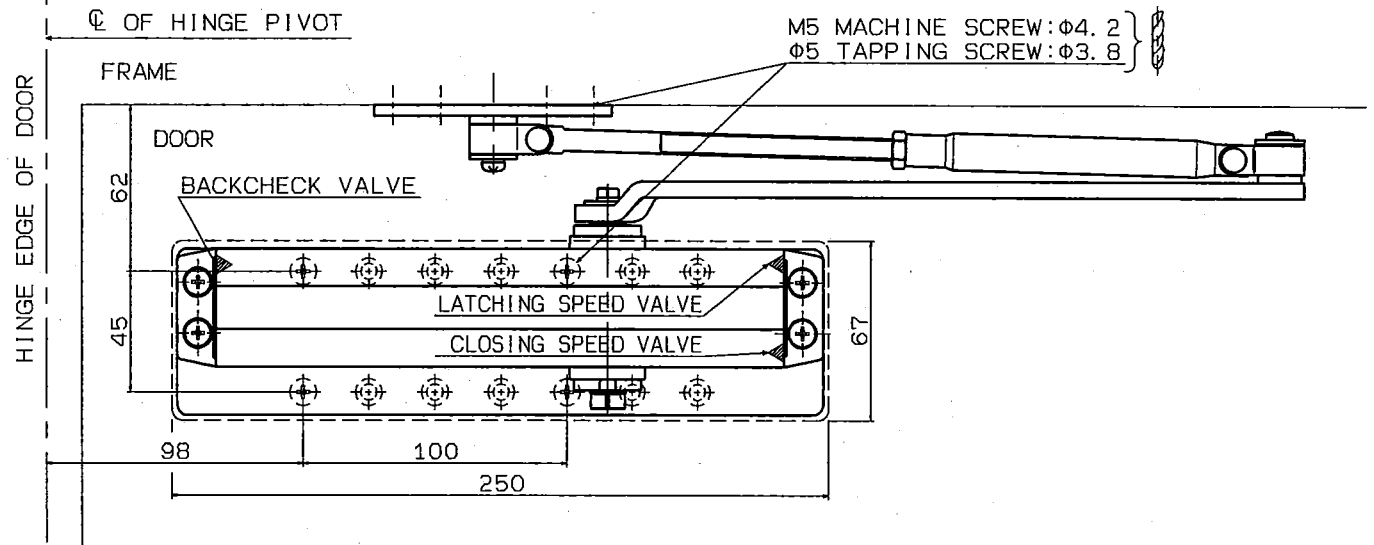

Without hold-open	Maximum door weight	Maximum door width
D-2150P	80kg	1100mm

● With backcheck

RYOBI LIMITED	PRODUCTS	APPLICATION	MODEL No.	DATE	REV.
	DOOR CLOSER	Parallel arm	D-2150P	03/15/2019	