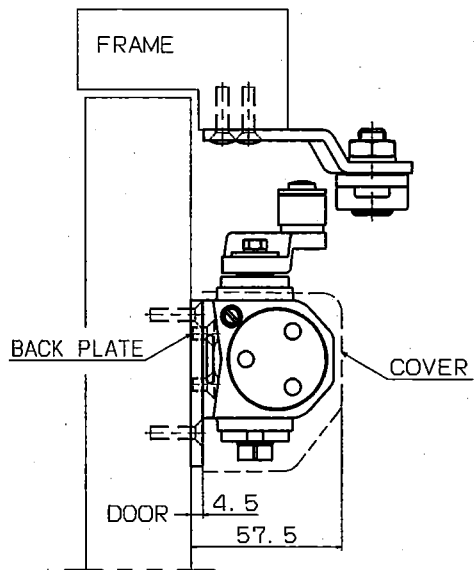

With hold-open	Maximum door weight	Maximum door width
DS-2150P	80kg	1100mm

● With backcheck

RYOBI LIMITED	PRODUCTS	APPLICATION	MODEL No.	DATE	REV.
	DOOR CLOSER	Parallel arm	DS-2150P	03/15/2019	