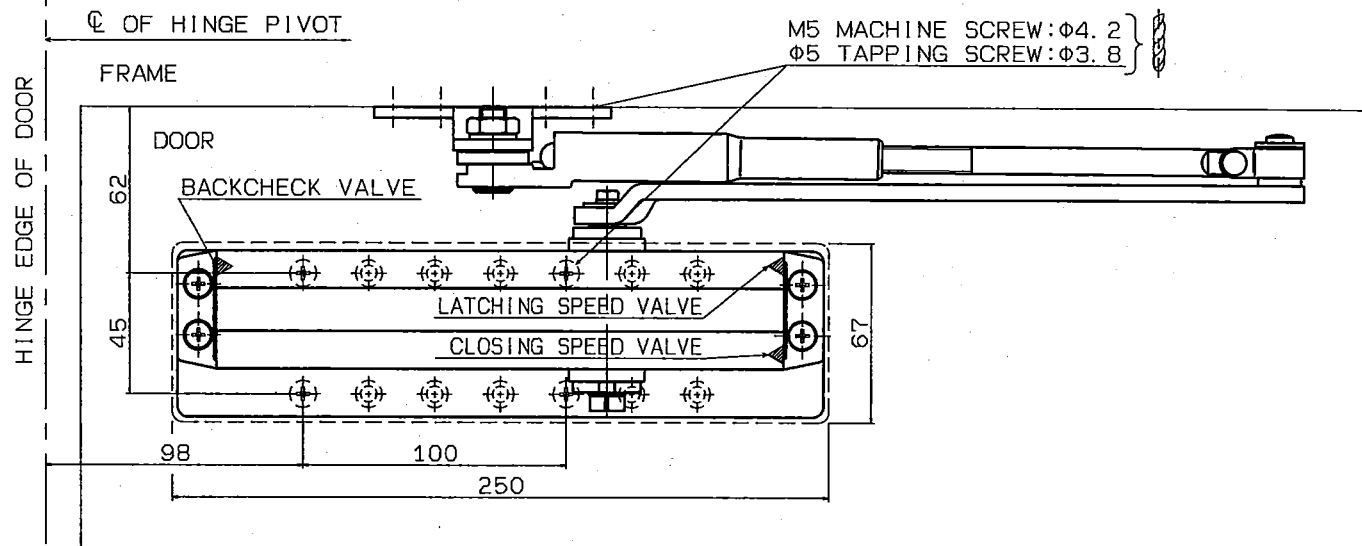

With hold-open	Maximum door weight	Maximum door width
DS-2150P	80kg	1100mm

● With backcheck

RYOBI LIMITED	PRODUCTS	APPLICATION	MODEL No.	DATE	REV.
	DOOR CLOSER	Parallel arm	DS-2150P	03/15/2019	