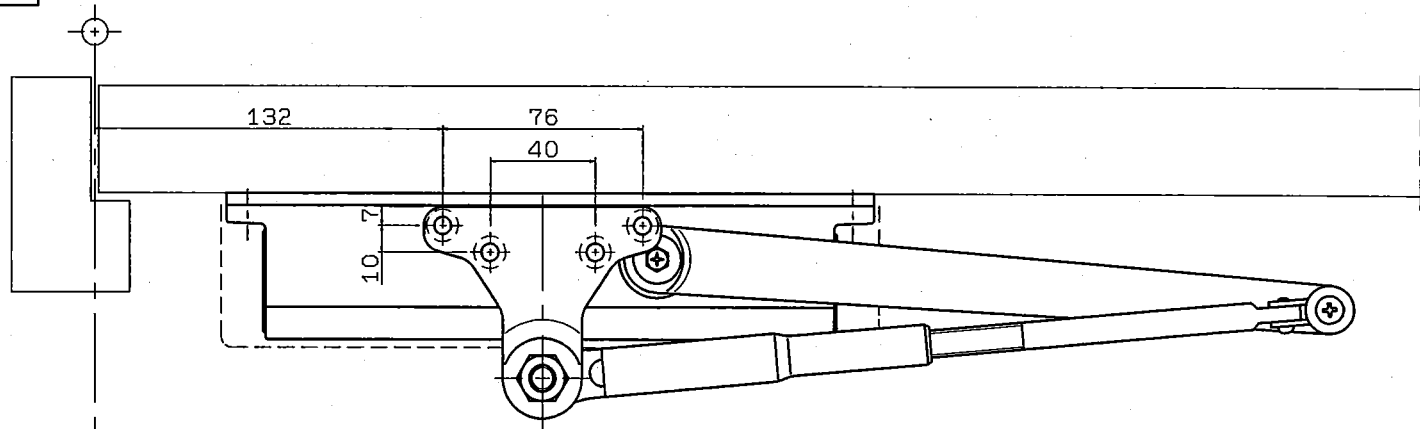

With hold-open	Maximum door weight	Maximum door width
DS-2150P	80kg	1100mm

● With backcheck

RYOBI LIMITED	PRODUCTS	APPLICATION	MODEL No.	DATE	REV.
	DOOR CLOSER	Parallel arm	DS-2150P	03/15/2019	