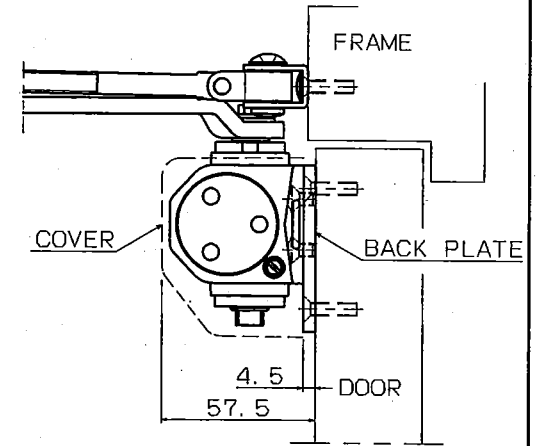

Without hold-open	Maximum door weight	Maximum door width
D-2150	80kg	1100mm

● With backcheck

RYOBI LIMITED	PRODUCTS	APPLICATION	MODEL No.	DATE	REV.
	DOOR CLOSER	Standard	D-2150(#4)	03/15/2019	