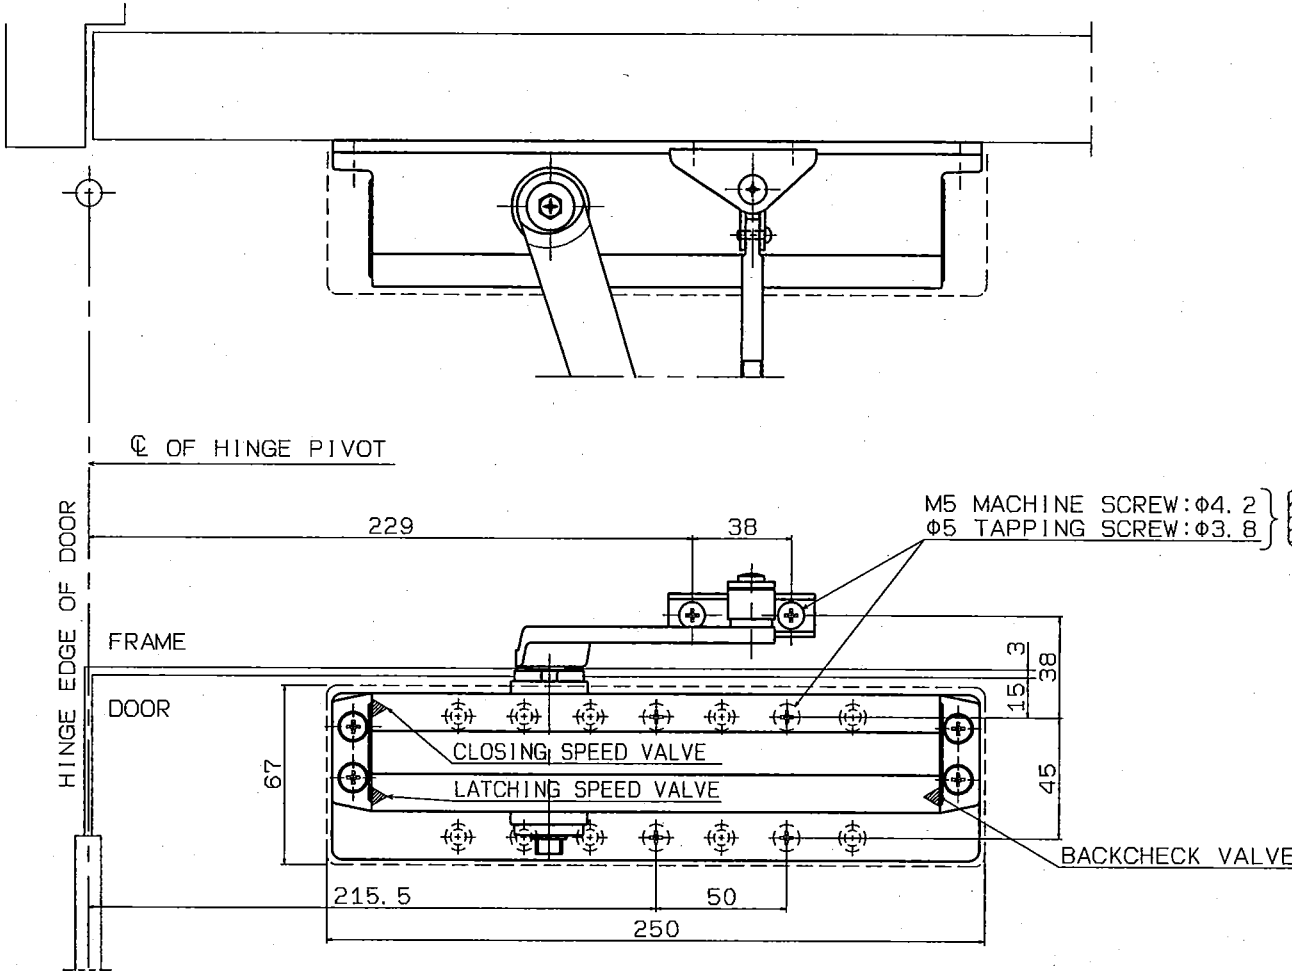

Without hold-open	Maximum door weight	Maximum door width
D-2150	80kg	1100mm

● With backcheck

RYOBI LIMITED	PRODUCTS	APPLICATION	MODEL No.	DATE	REV.
	DOOR CLOSER	Standard	D-2150(#4)	03/15/2019	