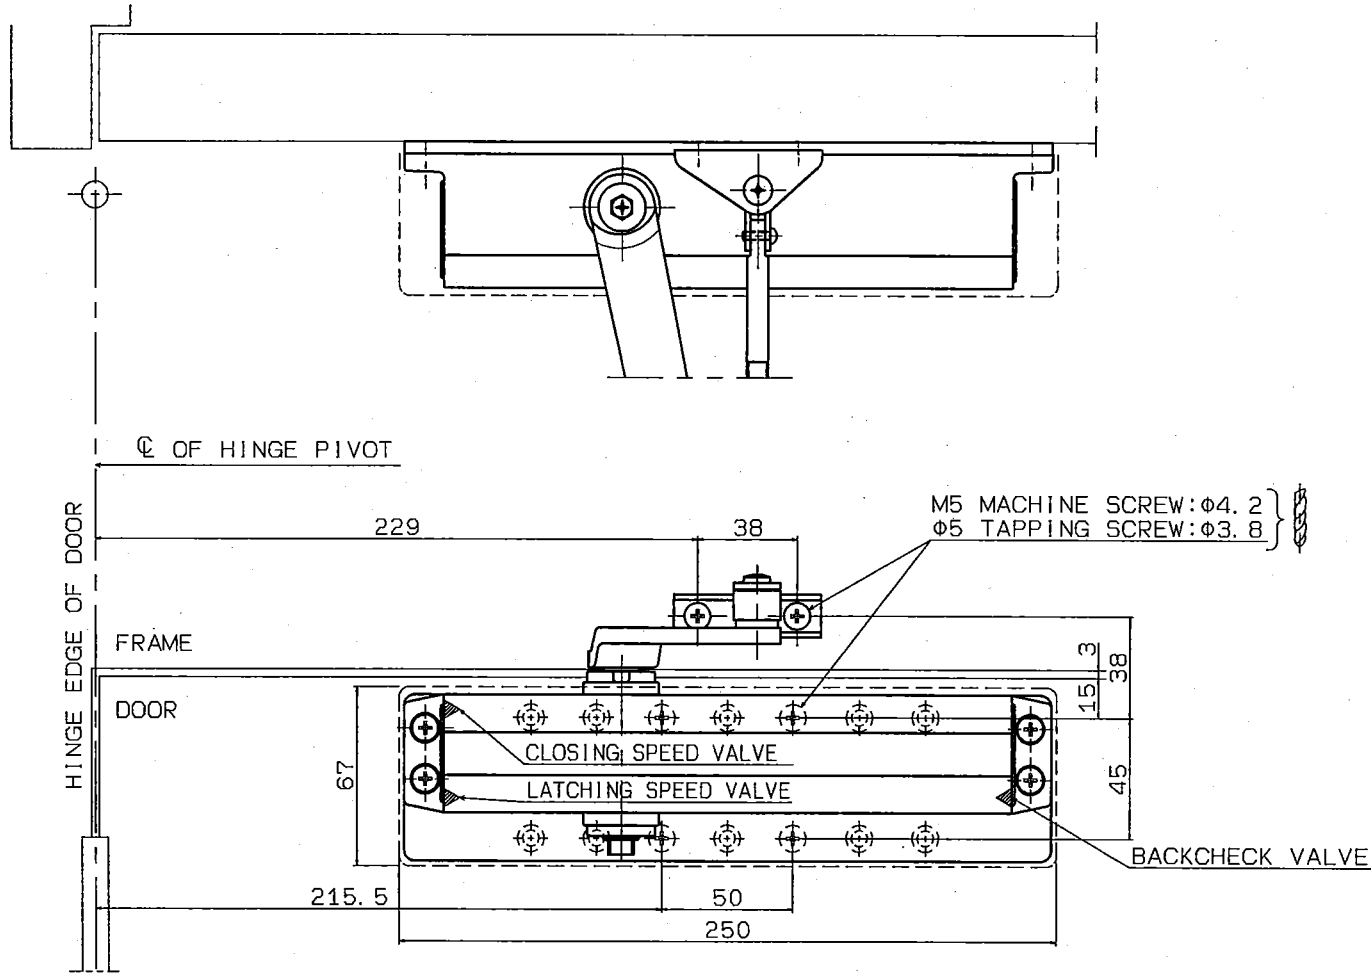

Without hold-open	Maximum door weight	Maximum door width
D-2150	100kg	1250mm

●With backcheck

RYOBI LIMITED	PRODUCTS	APPLICATION	MODEL No.	DATE	REV.
	DOOR CLOSER	Standard	D-2150(#5)	03/15/2019	