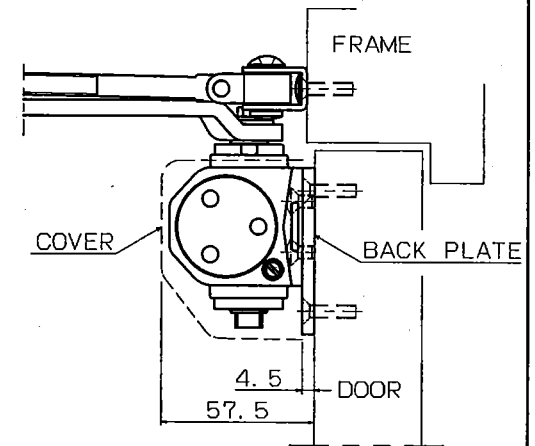

Without hold-open	Maximum door weight	Maximum door width
D-2150	100kg	1250mm

●With backcheck

RYOBI LIMITED	PRODUCTS	APPLICATION	MODEL No.	DATE	REV.
	DOOR CLOSER	Standard	D-2150(#5)	03/15/2019	