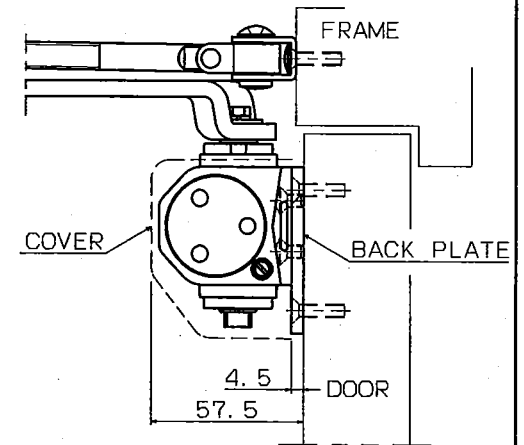

With hold-open	Maximum door weight	Maximum door width
DS-2150	100kg	1250mm

●With backcheck

RYOBI LIMITED	PRODUCTS	APPLICATION	MODEL No.	DATE	REV.
	DOOR CLOSER	Standard	DS-2150(#5)	03/15/2019	