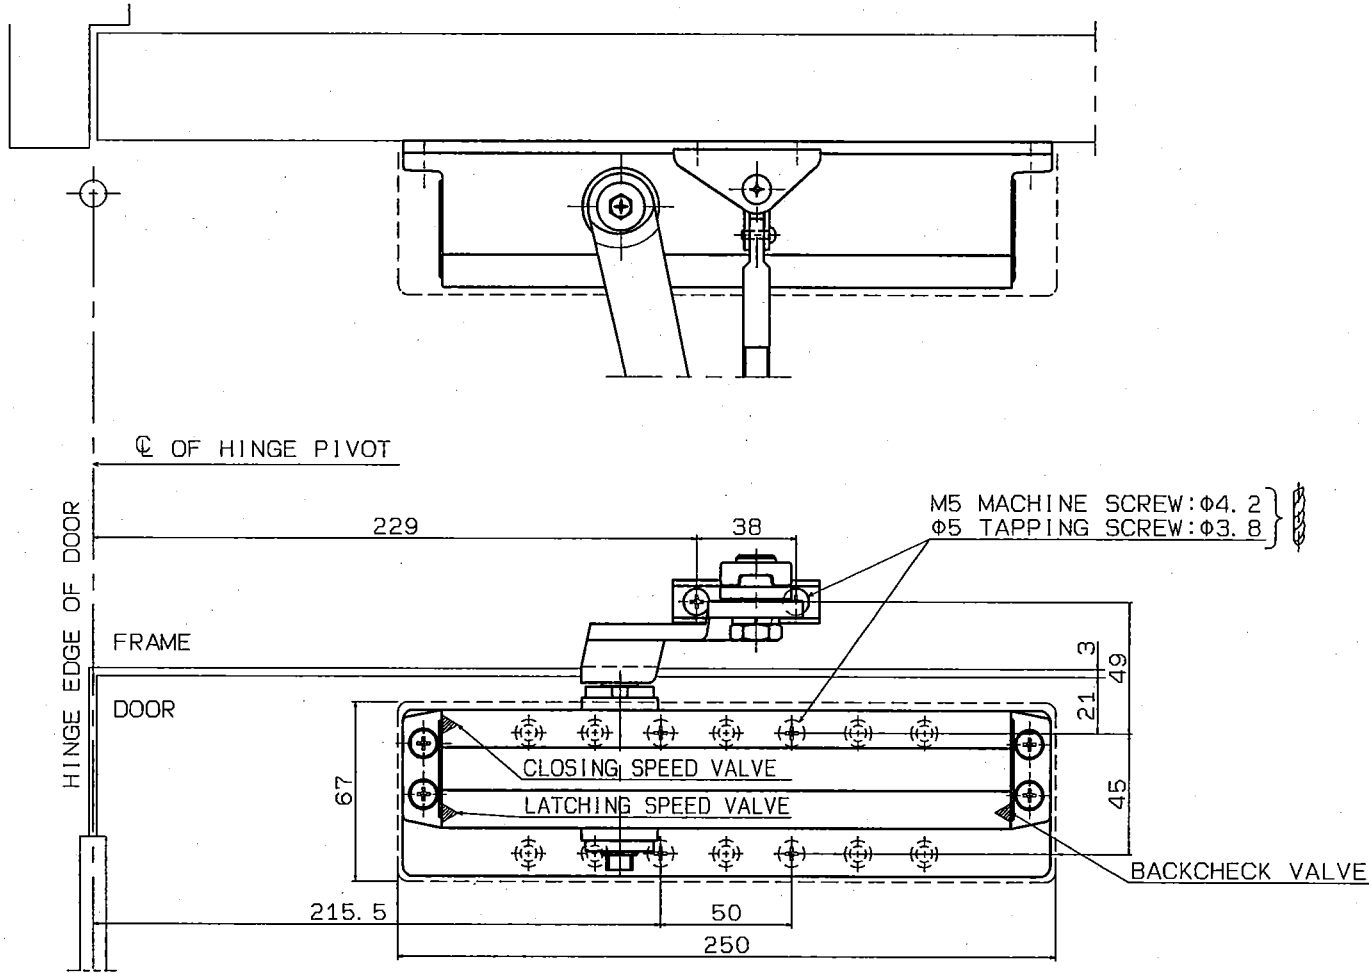

With hold-open	Maximum door weight	Maximum door width
DS-2150	100kg	1250mm

●With backcheck

RYOBI LIMITED	PRODUCTS	APPLICATION	MODEL No.	DATE	REV.
	DOOR CLOSER	Standard	DS-2150(#5)	03/15/2019	