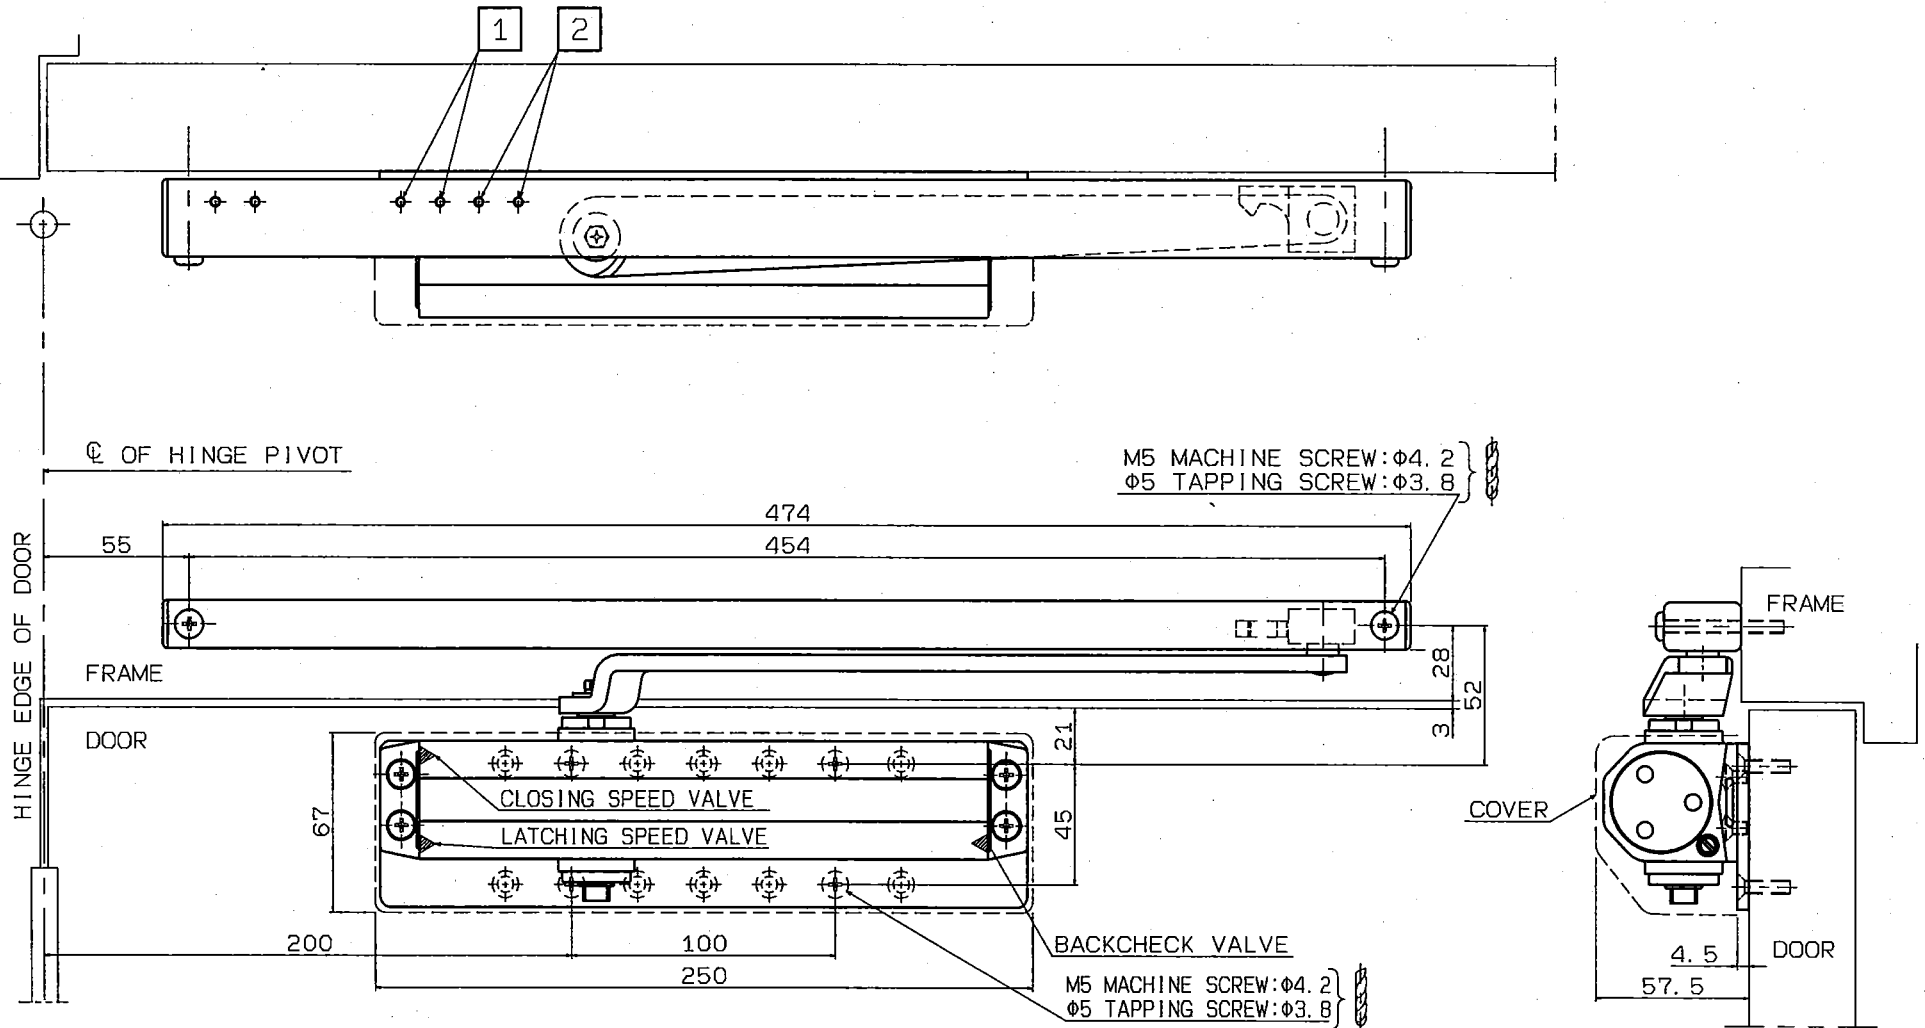

Without hold-open	With hold-open	Maximum door weight	Maximum door width
D-2150T	DS-2150T	60kg	950mm

Hold-open device installation position	1	2
Maximum opening angle	81°	74°

● with backcheck

RYOBI LIMITED	PRODUCTS	APPLICATION	MODEL No.	DATE	REV.
	DOOR CLOSER	Track-rail arm	D-2150T, DS-2150T	03/15/2019	