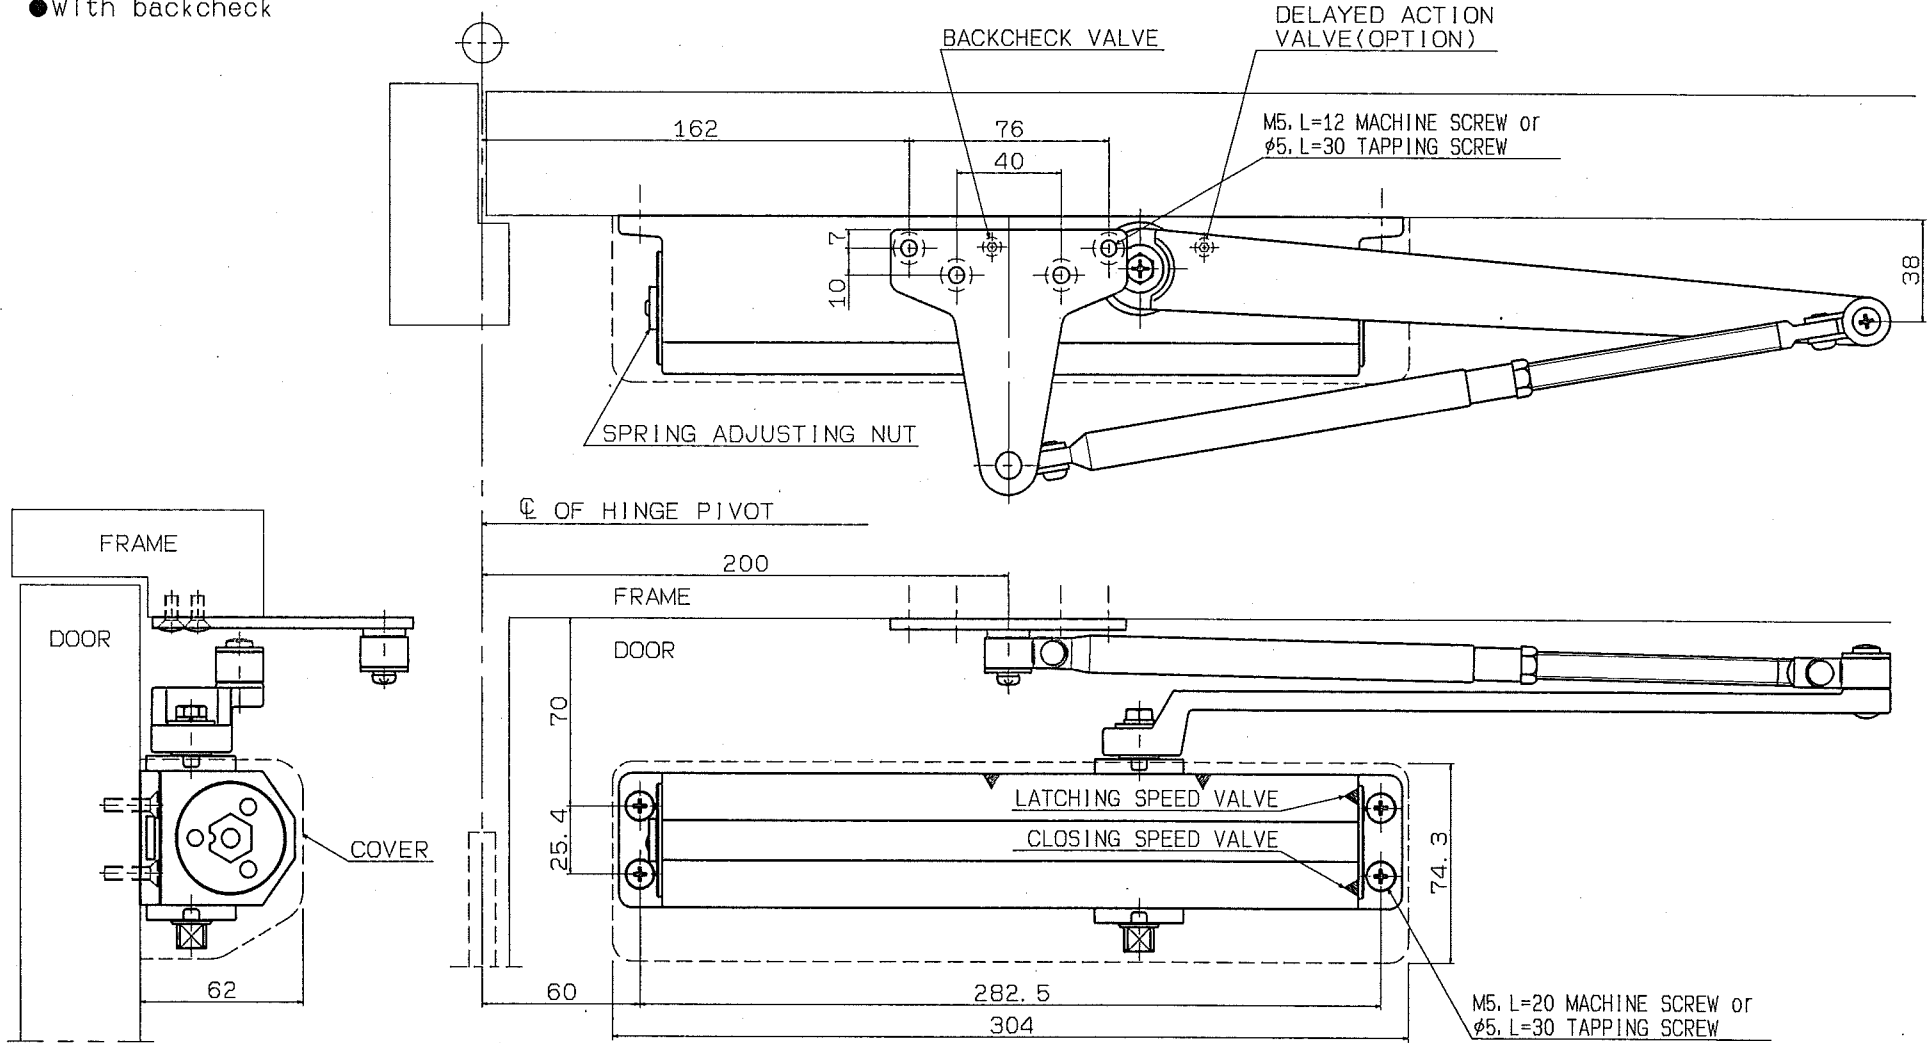

Without hold-open	Maximum door weight	Maximum door width	
		Interior	Exterior
D-3550P	50~150kg	900~1550mm	800~1350mm

- Spring adjustable type
- With backcheck

RYOBI LIMITED	PRODUCTS	APPLICATION	MODEL No.	DATE	REV.
	DOOR CLOSER	Parallel arm	D-3550P	08/30/2018	