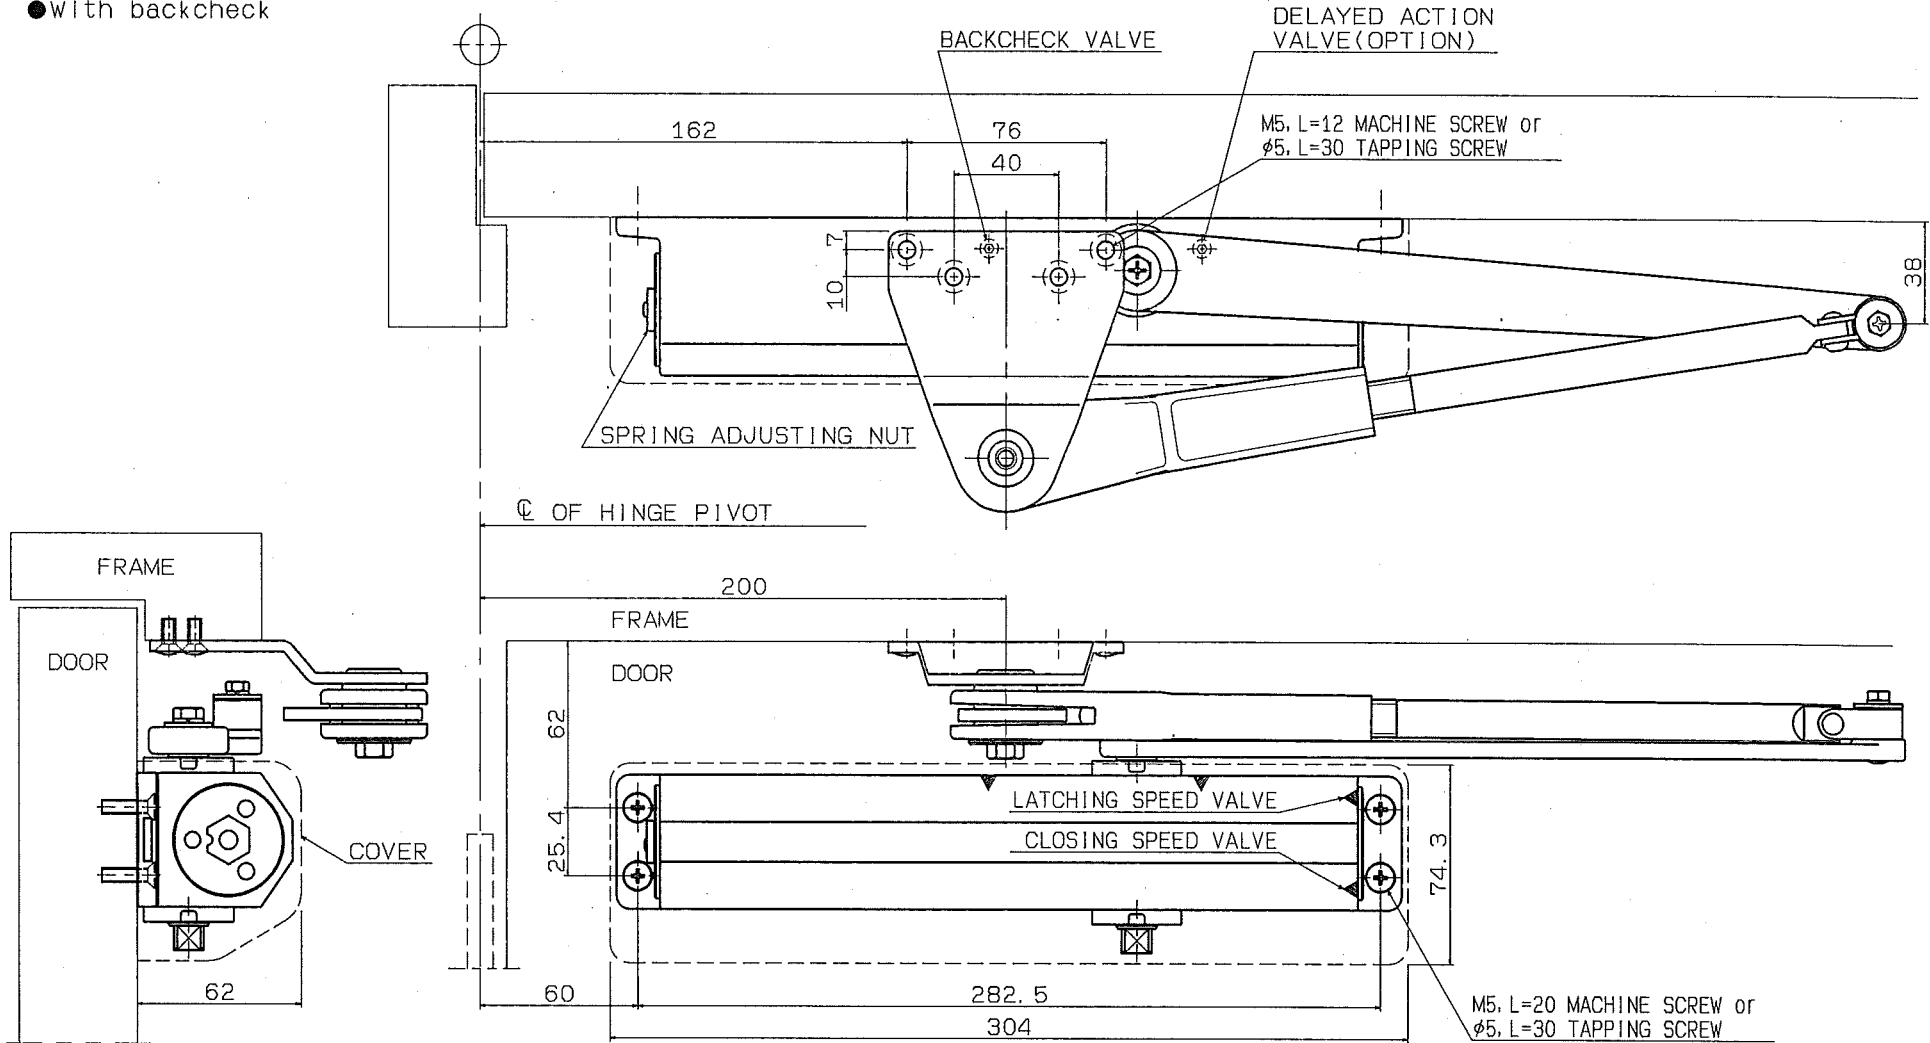

With hold-open	Maximum door weight	Maximum door width	
		Interior	Exterior
DS-3550P	50~150kg	900~1550mm	800~1350mm

- Spring adjustable type
- With backcheck

RYOBI LIMITED	PRODUCTS	APPLICATION	MODEL No.	DATE	REV.
	DOOR CLOSER	Parallel arm	DS-3550P	08/30/2018	