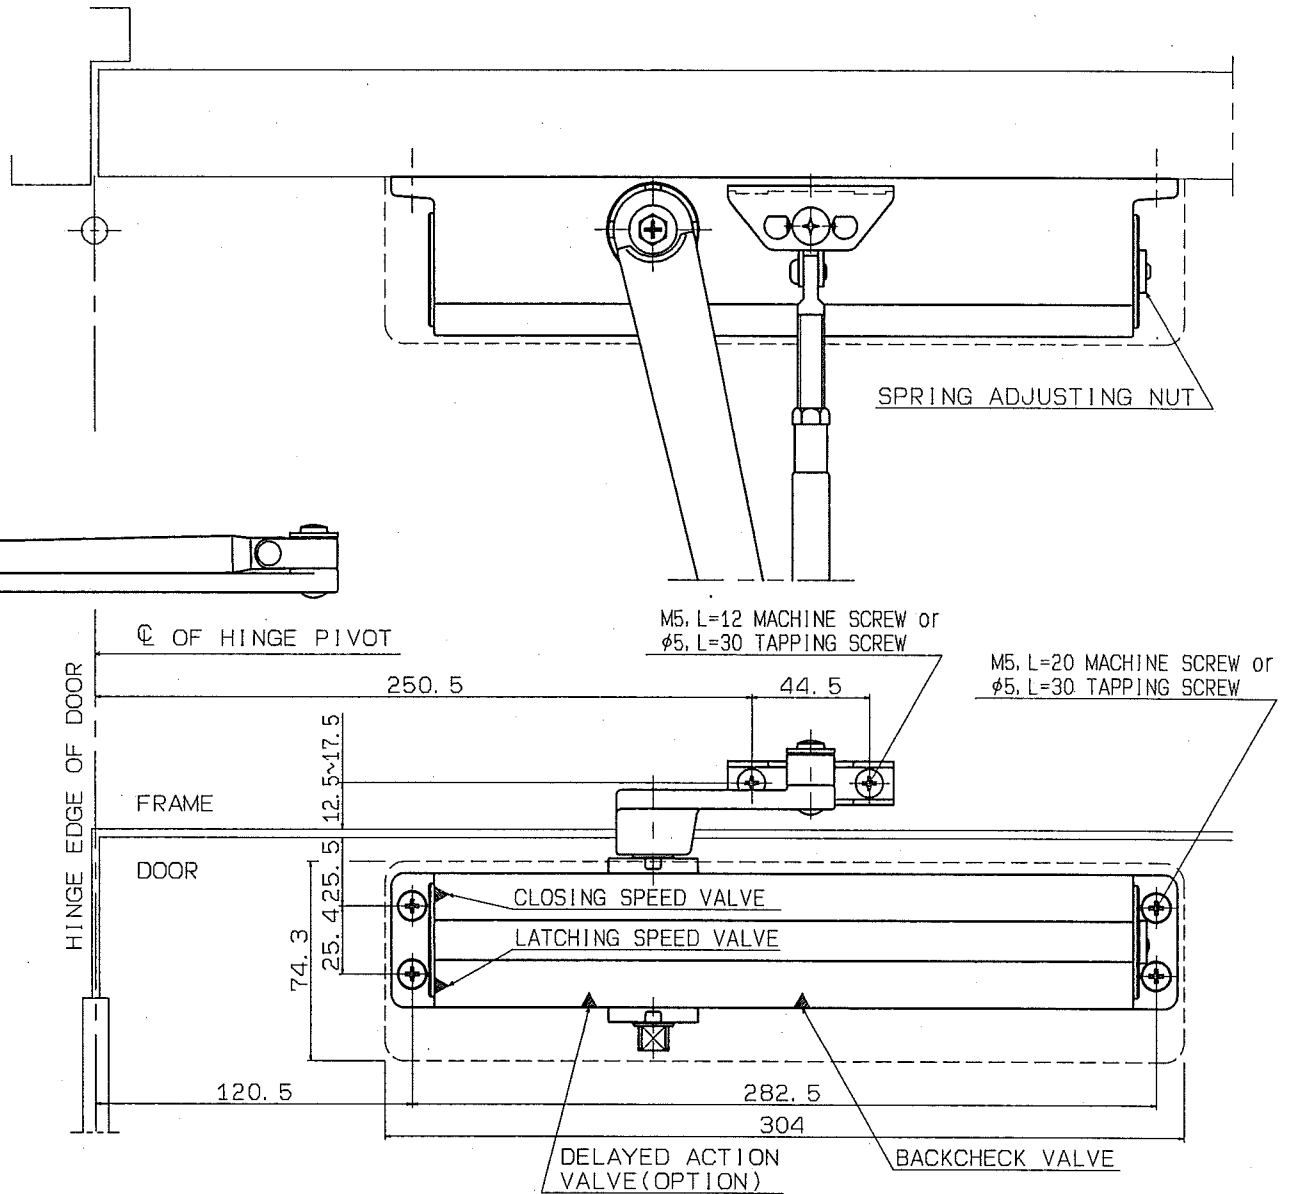

Without hold-open	Maximum door weight	Maximum door width	
		Interior	Exterior
D-3550	50~150kg	900~1550mm	800~1350mm

- Spring adjustable type
- With backcheck

RYOBI LIMITED

PRODUCTS
DOOR CLOSER

APPLICATION
Standard

MODEL No.
D-3550

DATE
08/30/2018

REV.