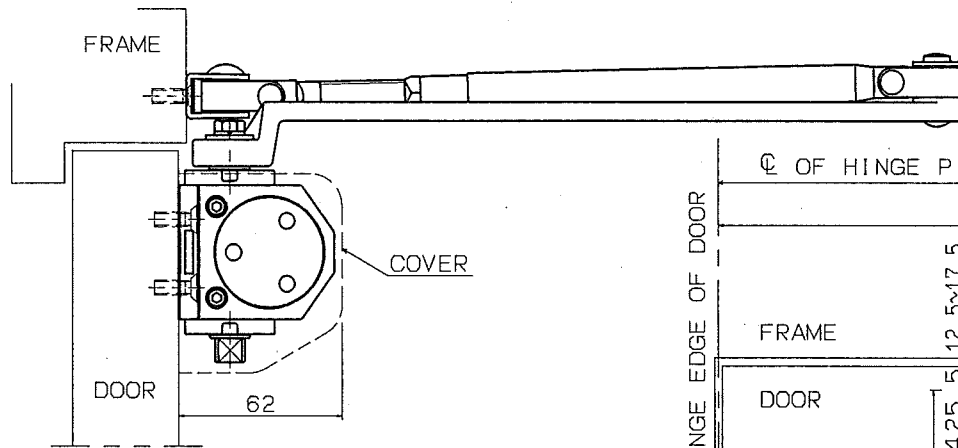

Without hold-open	Maximum door weight	Maximum door width	
		Interior	Exterior
D-3550	50~150kg	900~1550mm	800~1350mm

- Spring adjustable type
- With backcheck

RYOBI LIMITED

PRODUCTS
DOOR CLOSER

APPLICATION
Standard

MODEL No.
D-3550

DATE
08/30/2018

REV.