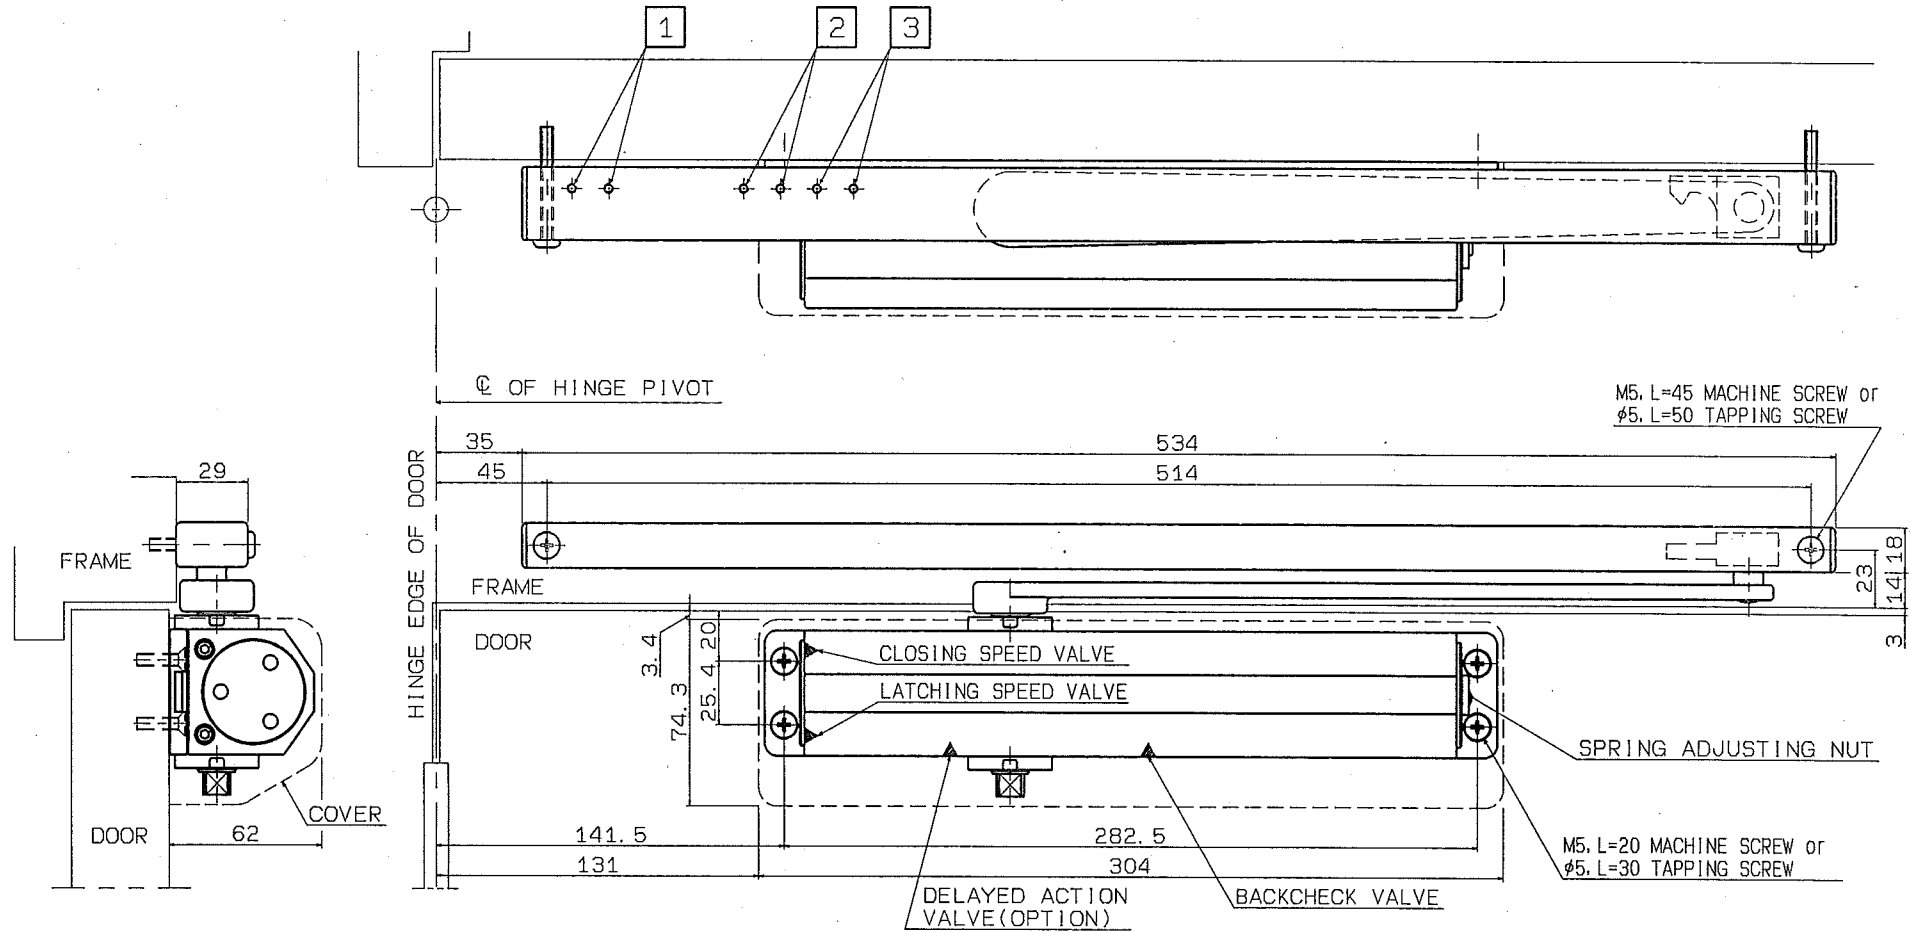

Without hold-open	With hold-open	Maximum door weight	Maximum door width	
			Interior	Exterior
D-3550T	DS-3550T	40~65kg	800~1050mm	800~900mm

Hold-open device installation position	①	②	③
Maximum opening angle	108°	87°	81°

- Spring adjustable type
- with backcheck

RYOBI LIMITED

PRODUCTS

DOOR CLOSER

APPLICATION

Track-rail arm

MODEL No.

D-3550T, DS-3550T