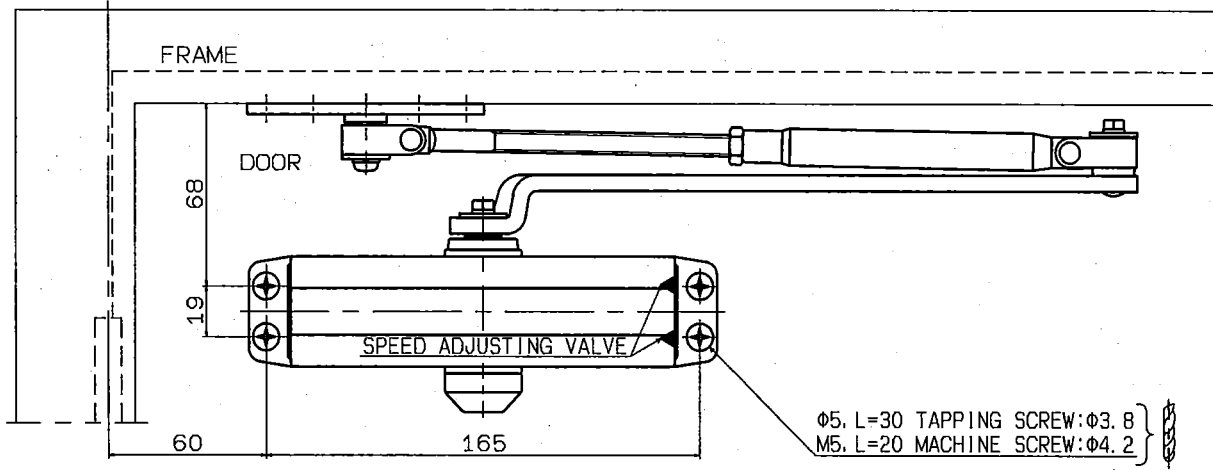

Size	No cover		Maximum door weight	Maximum door width
	Without backcheck	With backcheck		
2	8802P	8802PBC	45kg	900mm
3	8803P	8803PBC	65kg	965mm

● Without hold-open

RYOBI LIMITED	PRODUCTS	APPLICATION	MODEL No.	DATE	REV.
	DOOR CLOSER	Parallel arm	8802P, 8803P	08/30/2018	