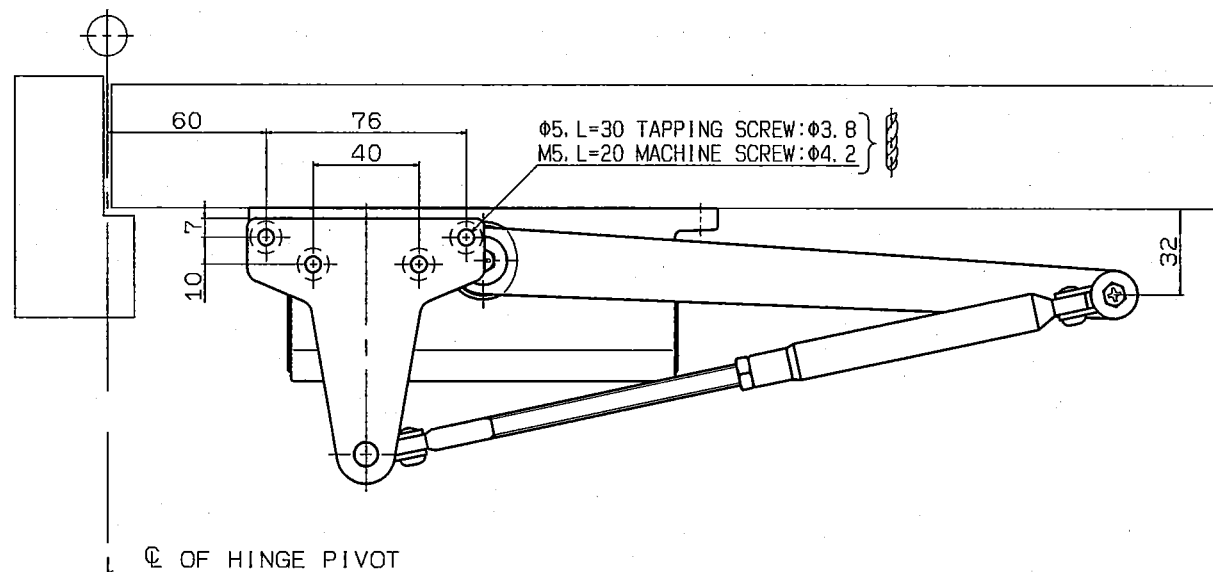

Size	No cover		Maximum door weight	Maximum door width
	Without backcheck	With backcheck		
2	8802P	8802PBC	45kg	900mm
3	8803P	8803PBC	65kg	965mm

● Without hold-open

RYOBI LIMITED	PRODUCTS	APPLICATION	MODEL No.	DATE	REV.
	DOOR CLOSER	Parallel arm	8802P, 8803P	08/30/2018	