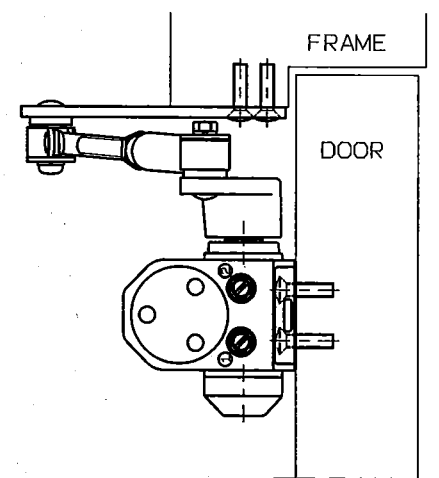

Size	No cover		Maximum door weight	Maximum door width
	Without backcheck	With backcheck		
2	8802P	8802PBC	45kg	900mm
3	8803P	8803PBC	65kg	965mm

● Without hold-open

RYOBI LIMITED	PRODUCTS	APPLICATION	MODEL No.	DATE	REV.
	DOOR CLOSER	Parallel arm	8802P, 8803P	08/30/2018	