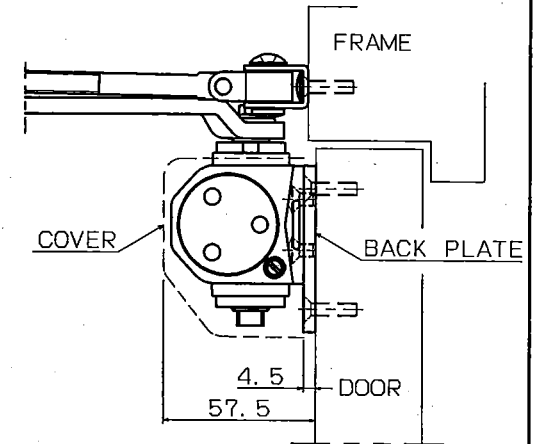

Without hold-open	Maximum door weight	Maximum door width
D-2150	60kg	950mm

●With backcheck

RYOBI LIMITED	PRODUCTS	APPLICATION	MODEL No.	DATE	REV.
	DOOR CLOSER	Standard	D-2150(#3)	03/15/2019	