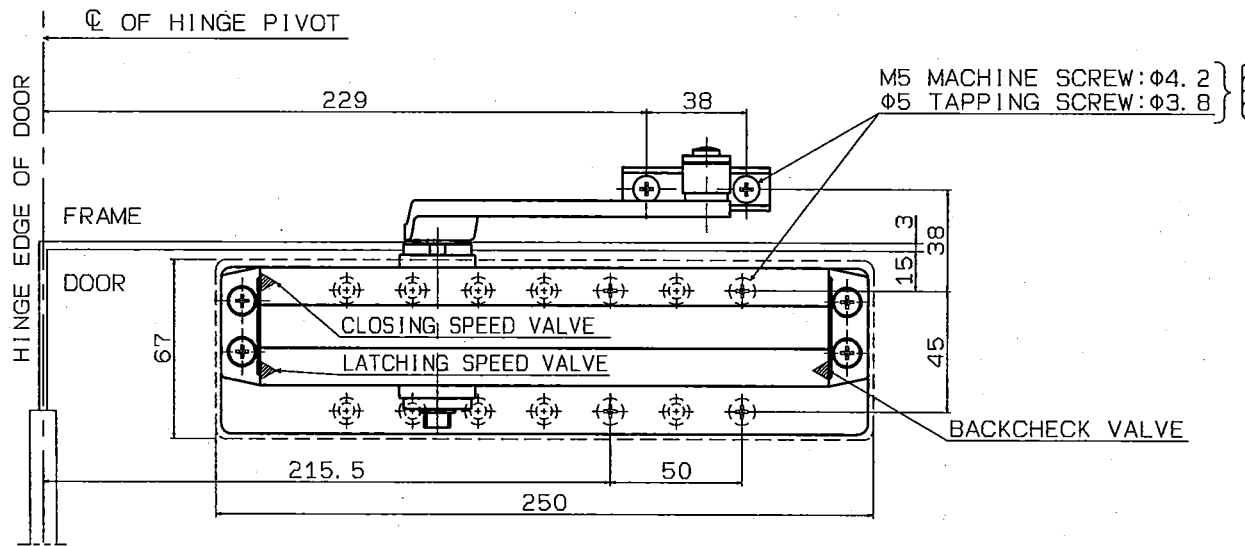

Without hold-open	Maximum door weight	Maximum door width
D-2150	60kg	950mm

●With backcheck

RYOBI LIMITED	PRODUCTS	APPLICATION	MODEL No.	DATE	REV.
	DOOR CLOSER	Standard	D-2150(#3)	03/15/2019	