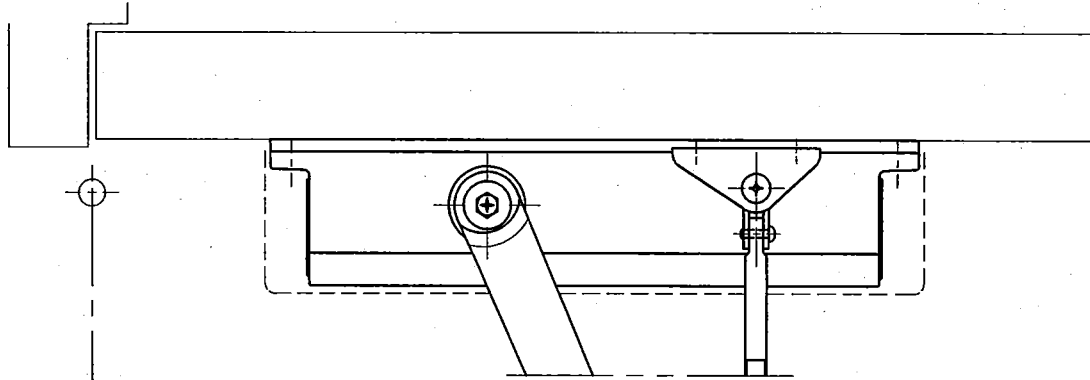

Without hold-open	Maximum door weight	Maximum door width
D-2150	60kg	950mm

●With backcheck

RYOBI LIMITED	PRODUCTS	APPLICATION	MODEL No.	DATE	REV.
	DOOR CLOSER	Standard	D-2150(#3)	03/15/2019	