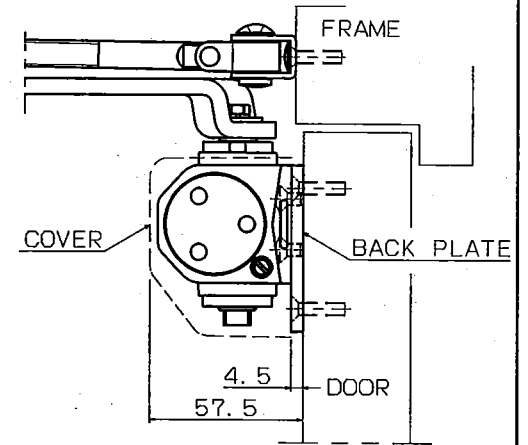

With hold-open	Maximum door weight	Maximum door width
DS-2150	60kg	950mm

●With backcheck

RYOBI LIMITED	PRODUCTS	APPLICATION	MODEL No.	DATE	REV.
	DOOR CLOSER	Standard	DS-2150(#3)	03/15/2019	