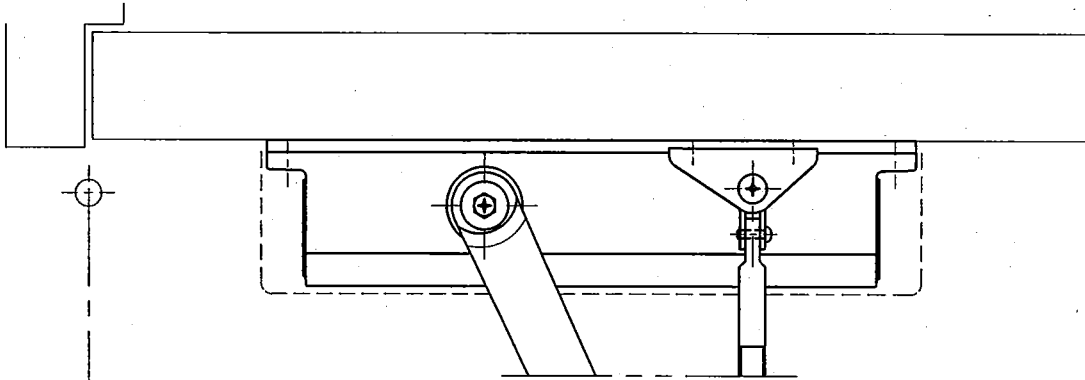

With hold-open	Maximum door weight	Maximum door width
DS-2150	60kg	950mm

●With backcheck

RYOBI LIMITED	PRODUCTS	APPLICATION	MODEL No.	DATE	REV.
	DOOR CLOSER	Standard	DS-2150(#3)	03/15/2019	