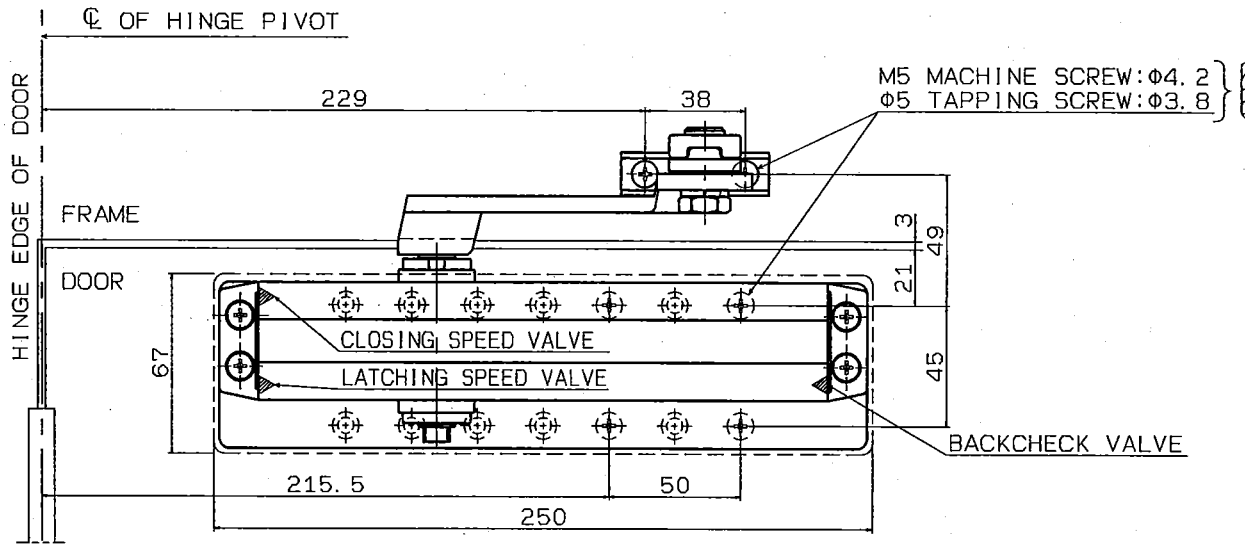

With hold-open	Maximum door weight	Maximum door width
DS-2150	60kg	950mm

●With backcheck

RYOBI LIMITED	PRODUCTS	APPLICATION	MODEL No.	DATE	REV.
	DOOR CLOSER	Standard	DS-2150(#3)	03/15/2019	