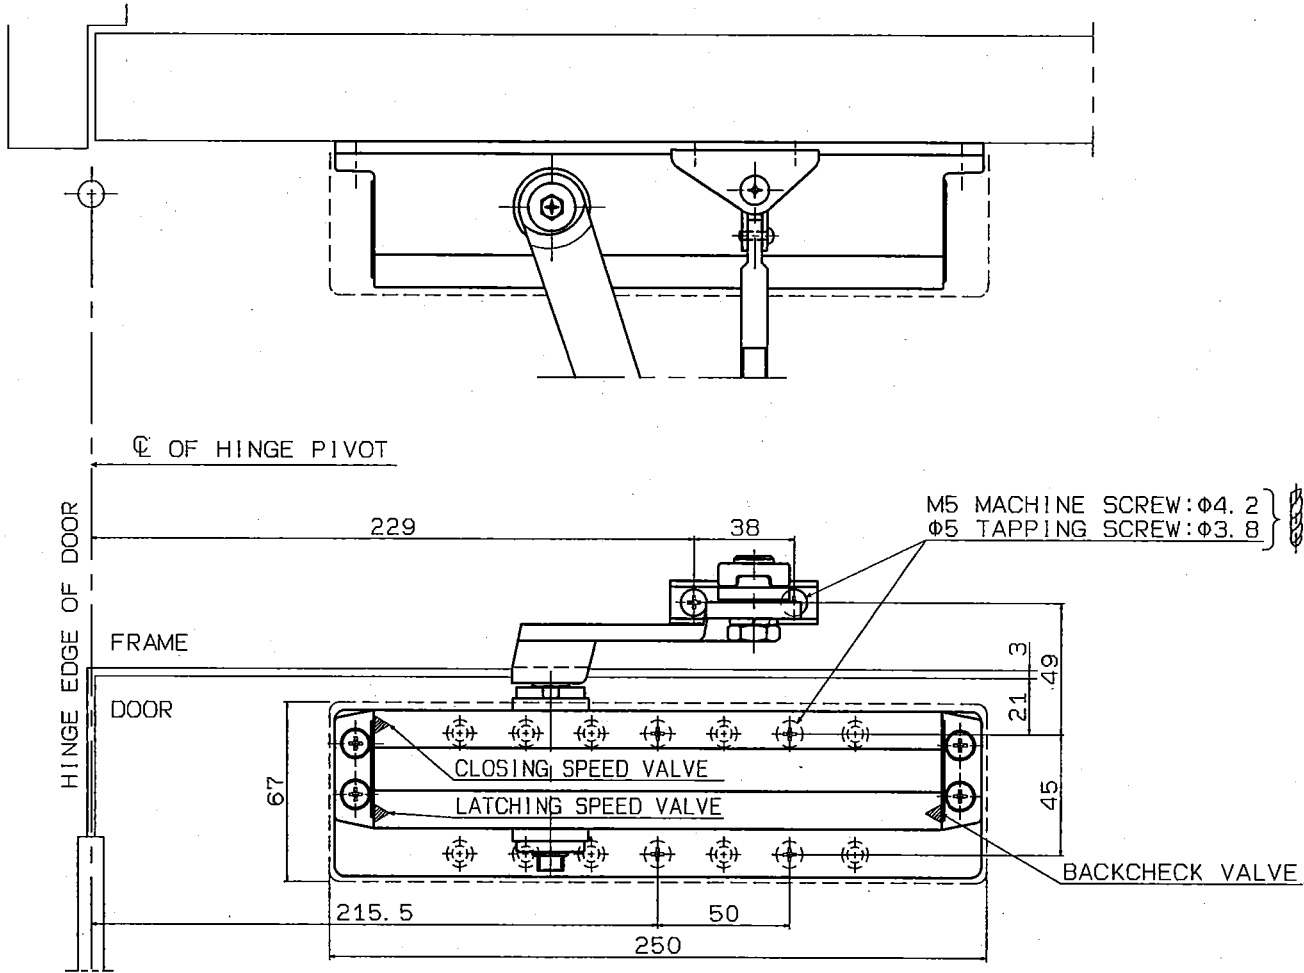

with hold-open	Maximum door weight	Maximum door width
DS-2150	80kg	1100mm

●With backcheck

RYOBI LIMITED	PRODUCTS	APPLICATION	MODEL No.	DATE	REV.
	DOOR CLOSER	Standard	DS-2150(#4)	03/15/2019	