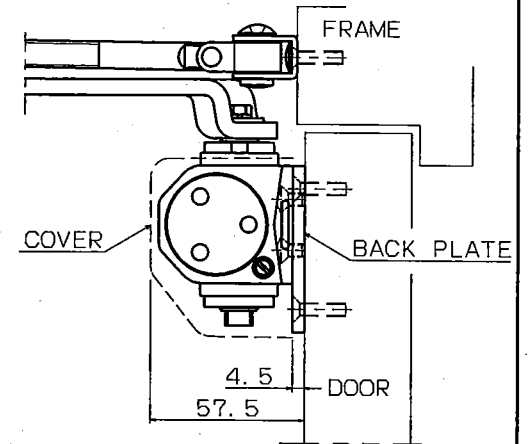

with hold-open	Maximum door weight	Maximum door width
DS-2150	80kg	1100mm

●With backcheck

RYOBI LIMITED	PRODUCTS	APPLICATION	MODEL No.	DATE	REV.
	DOOR CLOSER	Standard	DS-2150(#4)	03/15/2019	