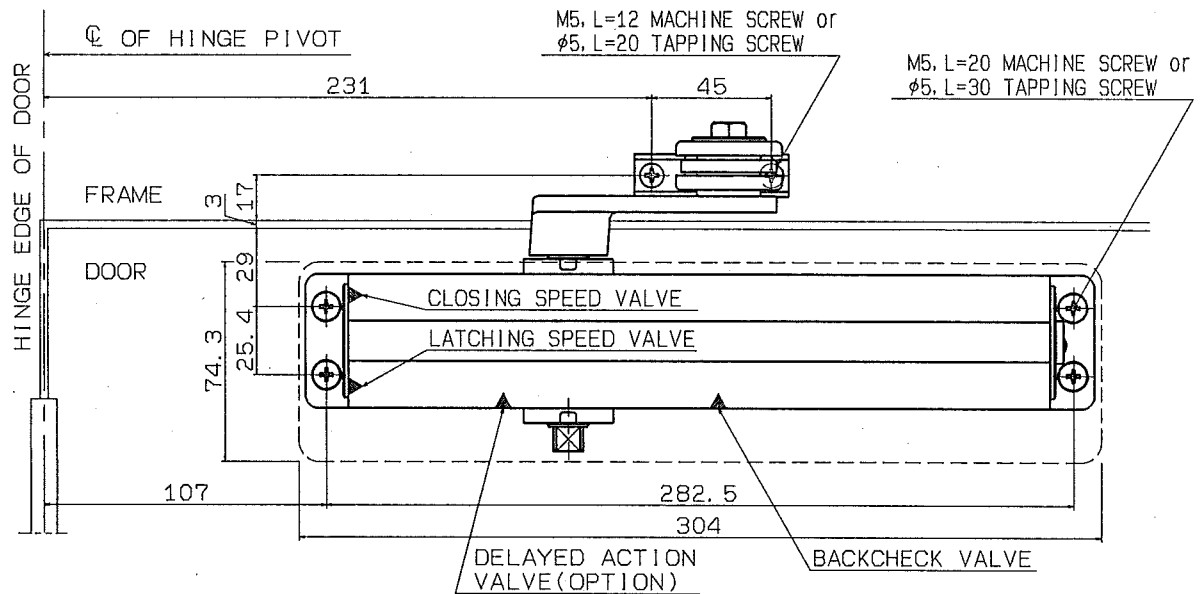

With hold-open	Maximum door weight	Maximum door width	
		Interior	Exterior
DS-3550	50~150kg	900~1550mm	800~1350mm

- Spring adjustable type
- With backcheck

RYOBI LIMITED

PRODUCTS
DOOR CLOSER

APPLICATION
Standard

MODEL No.
DS-3550

DATE
08/30/2018

REV.