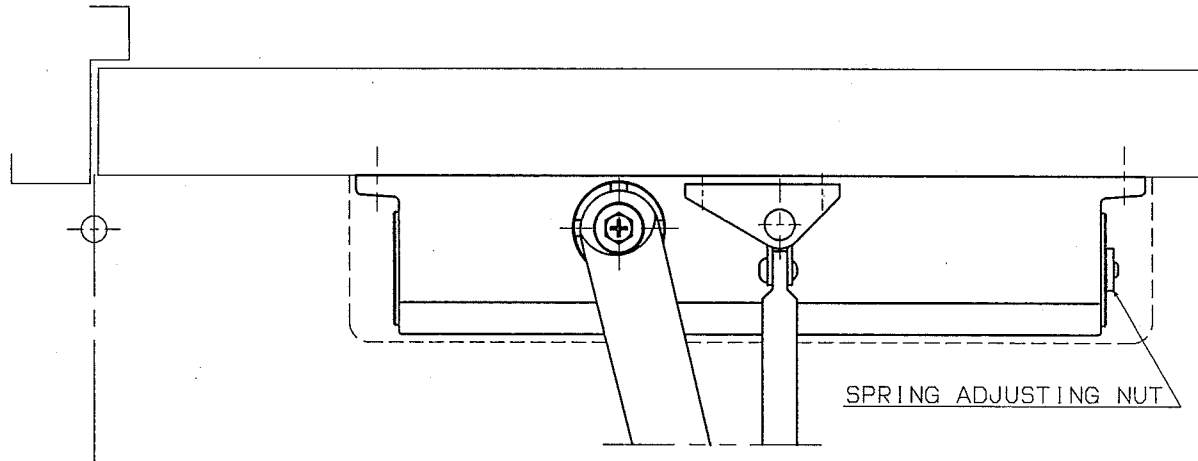

With hold-open	Maximum door weight	Maximum door width	
		Interior	Exterior
DS-3550	50~150kg	900~1550mm	800~1350mm

- Spring adjustable type
- With backcheck

RYOBI LIMITED

PRODUCTS
DOOR CLOSER

APPLICATION
Standard

MODEL No.
DS-3550

DATE
08/30/2018

REV.