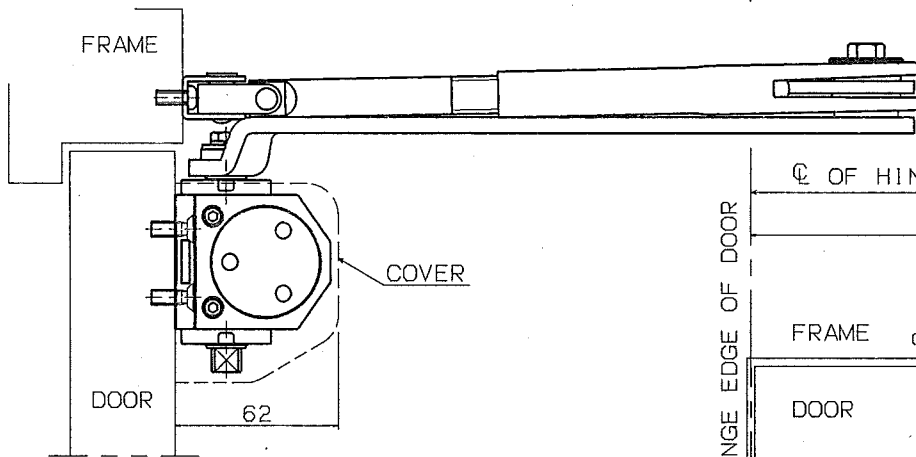

With hold-open	Maximum door weight	Maximum door width	
		Interior	Exterior
DS-3550	50~150kg	900~1550mm	800~1350mm

- Spring adjustable type
- With backcheck

RYOBI LIMITED

PRODUCTS
DOOR CLOSER

APPLICATION
Standard

MODEL No.
DS-3550

DATE
08/30/2018

REV.